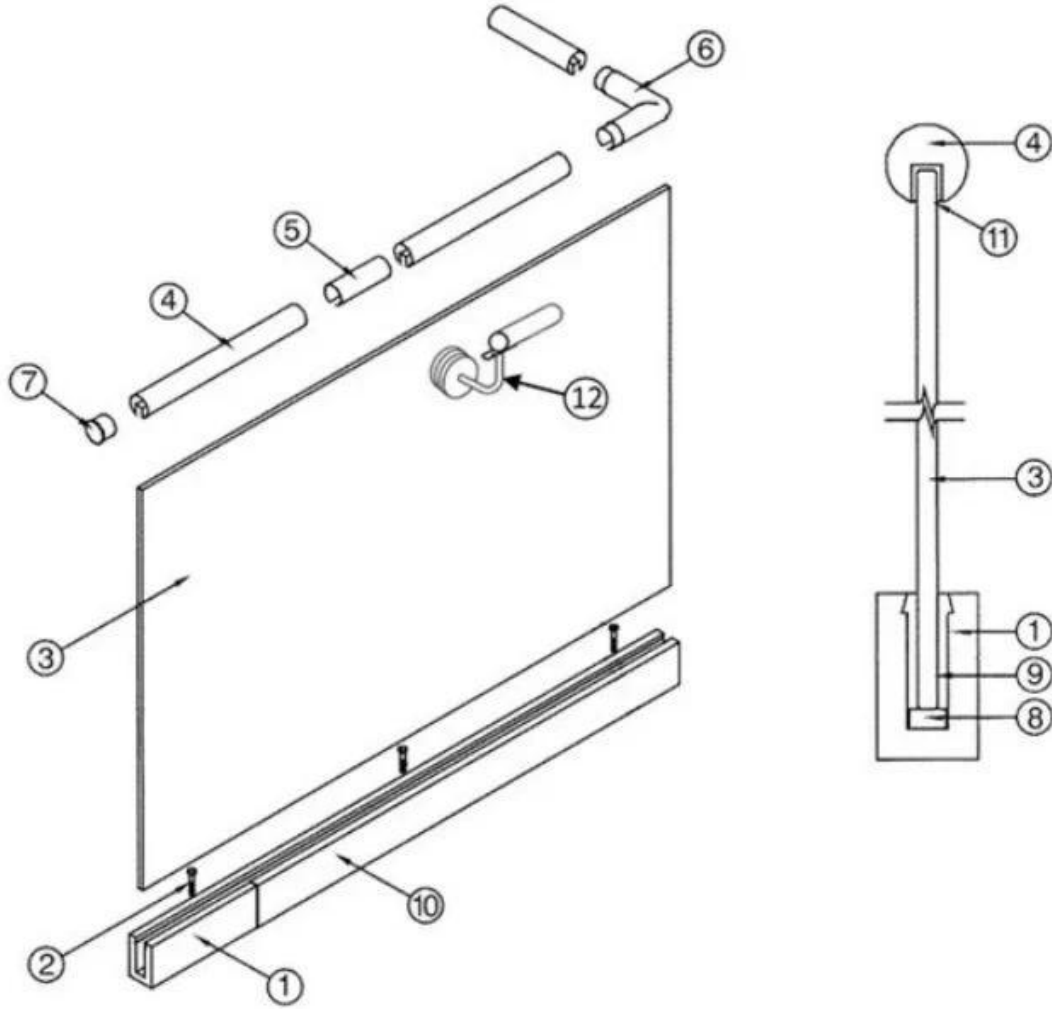

Waterproof tape 2 meters

Aluminum plastic fittings 3 sets

Expansion screws 3 pieces

LCH-D02

12 mm to 13.14 mm tempered glass

1 m aluminium groove contains the following accessories (excluding glass)

Aluminum trough 1 m

Decorative cover 2 meters

Aluminum plastic fittings 3 sets

Expansion screws 3 pieces

الإنتاج الضخم والتعبئة والتغليف

حديدي U CHANNEL FOR GLASS أنواع أخرى من الألمنيوم

Small profile: for glass thickness 10-12.76mm

Big profile: for glass thickness 20-30mm

درازين TUBE فتحة:

KEBIL 科比奥®

- | | |
|--|--|
| 1. Aluminum Railing Base | 7. End Cap |
| 2. Stainless Cap Screw | 8. Setting Block |
| 3. 1/2" Tempered Float Glass | 9. Expansive Cement |
| 4. Top Rail | 10. Cladding |
| 5. Splice | 11. Protective Insert |
| 6. Corner fitting
(Horizontal Shown Vertical
Also Available) | 12. Handrail Brackets and Fittings
Also Available |