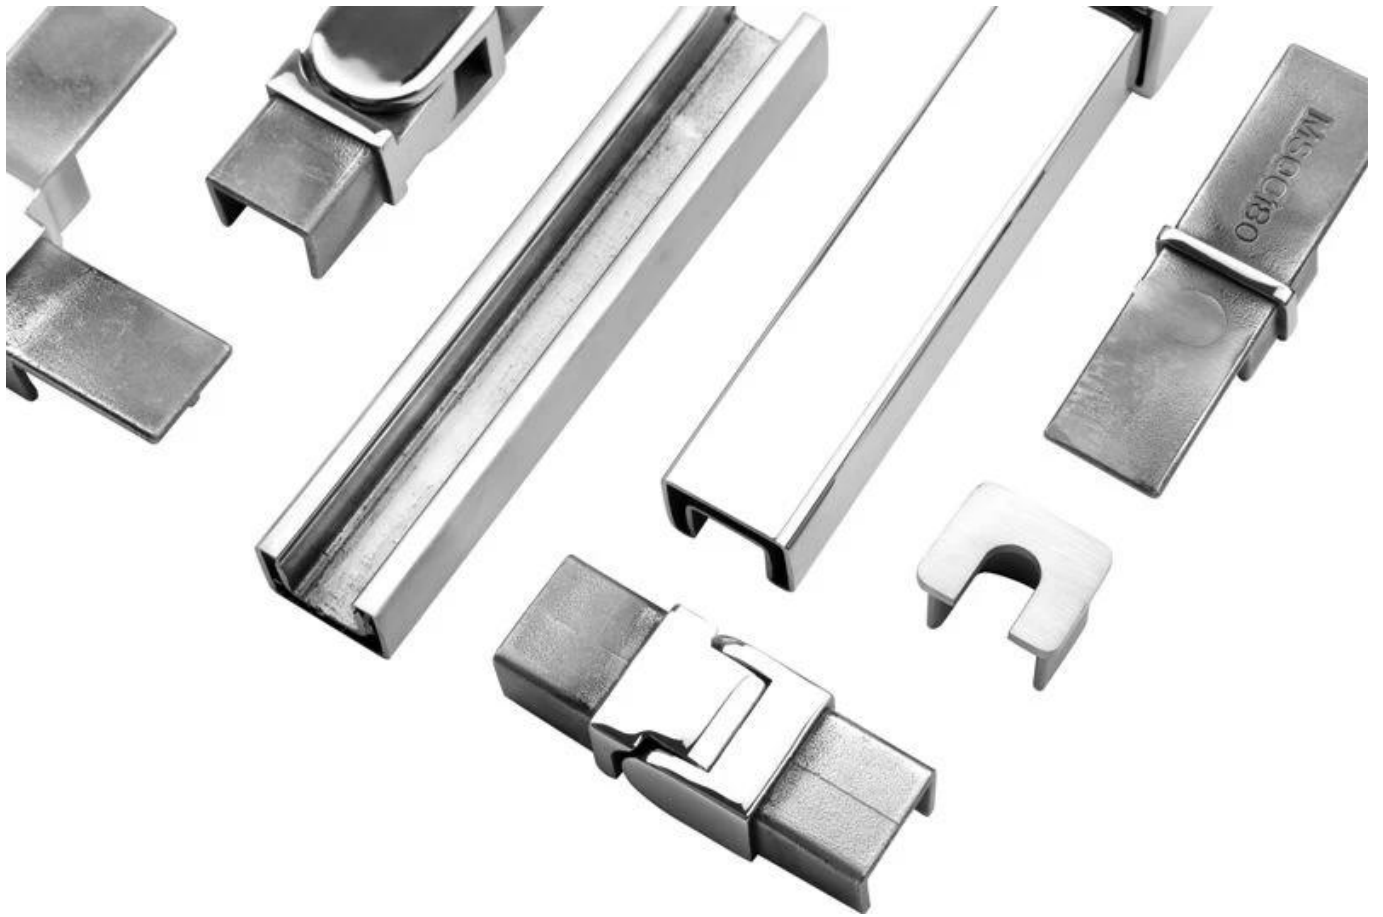

Waterproof tape 2 meters

Aluminum plastic fittings 3 sets

Expansion screws 3 pieces

LCH-D02

12 mm to 13.14 mm tempered glass

1 m aluminium groove contains the following accessories (excluding glass)

Aluminum trough 1 m

Decorative cover 2 meters

Aluminum plastic fittings 3 sets

Expansion screws 3 pieces

الإنتاج الضخم والتعبئة والتغليف

حديدي U CHANNEL FOR GLASS أنواع أخرى من الألمنيوم

Small profile: for glass thickness 10-12.76mm

Big profile: for glass thickness 20-30mm

درازين TUBE فتحة:

KEBIL 科比奥®

- | | |
|--|--|
| 1. Aluminum Railing Base | 7. End Cap |
| 2. Stainless Cap Screw | 8. Setting Block |
| 3. 1/2" Tempered Float Glass | 9. Expansive Cement |
| 4. Top Rail | 10. Cladding |
| 5. Splice | 11. Protective Insert |
| 6. Corner fitting
(Horizontal Shown Vertical
Also Available) | 12. Handrail Brackets and Fittings
Also Available |