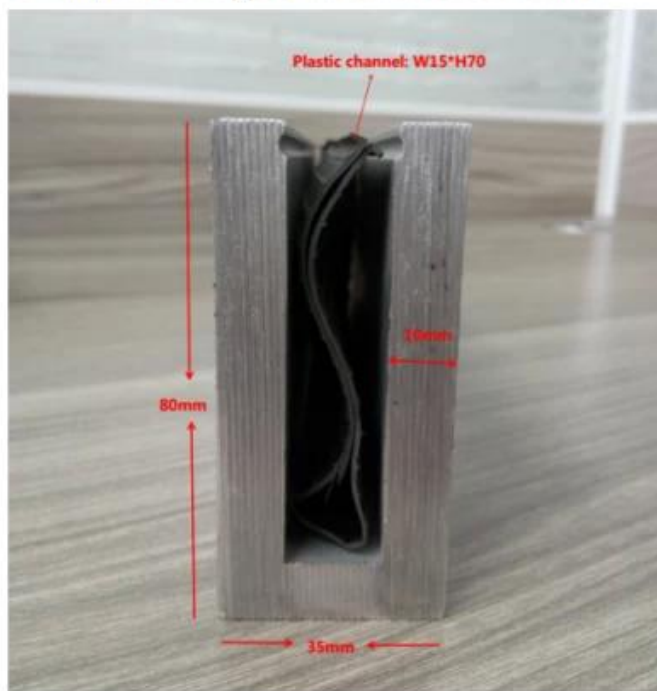

Waterproof tape 2 meters

Aluminum plastic fittings 3 sets

Expansion screws 3 pieces

LCH-D02

12 mm to 13.14 mm tempered glass

1 m aluminium groove contains the following accessories (excluding glass)

Aluminum trough 1 m

Decorative cover 2 meters

Aluminum plastic fittings 3 sets

Expansion screws 3 pieces

الإنتاج الضخم والتعبئة والتغليف

حديدي U CHANNEL FOR GLASS أنواع أخرى من الألمنيوم

Small profile: for glass thickness 10-12.76mm

Big profile: for glass thickness 20-30mm

درازين TUBE فتحة:

KEBIL 科比奥®

- | | |
|--|--|
| 1. Aluminum Railing Base | 7. End Cap |
| 2. Stainless Cap Screw | 8. Setting Block |
| 3. 1/2" Tempered Float Glass | 9. Expansive Cement |
| 4. Top Rail | 10. Cladding |
| 5. Splice | 11. Protective Insert |
| 6. Corner fitting
(Horizontal Shown Vertical
Also Available) | 12. Handrail Brackets and Fittings
Also Available |