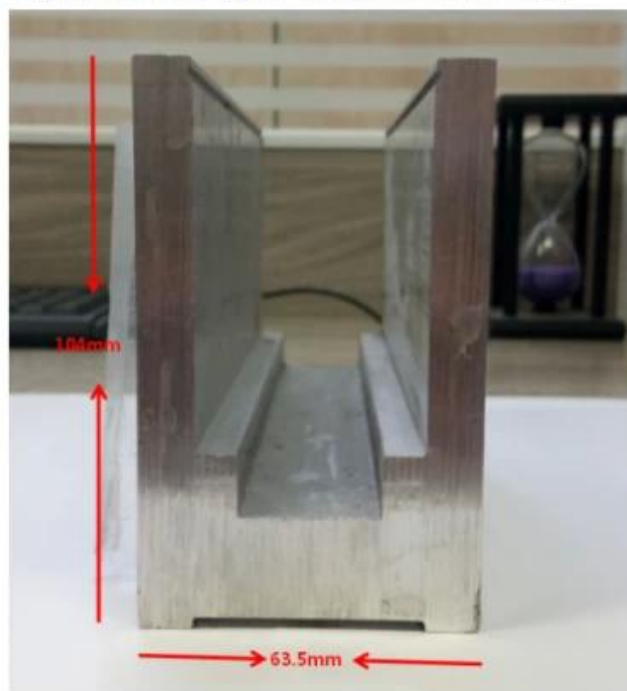

Big profile: for glass thickness 20-30mm