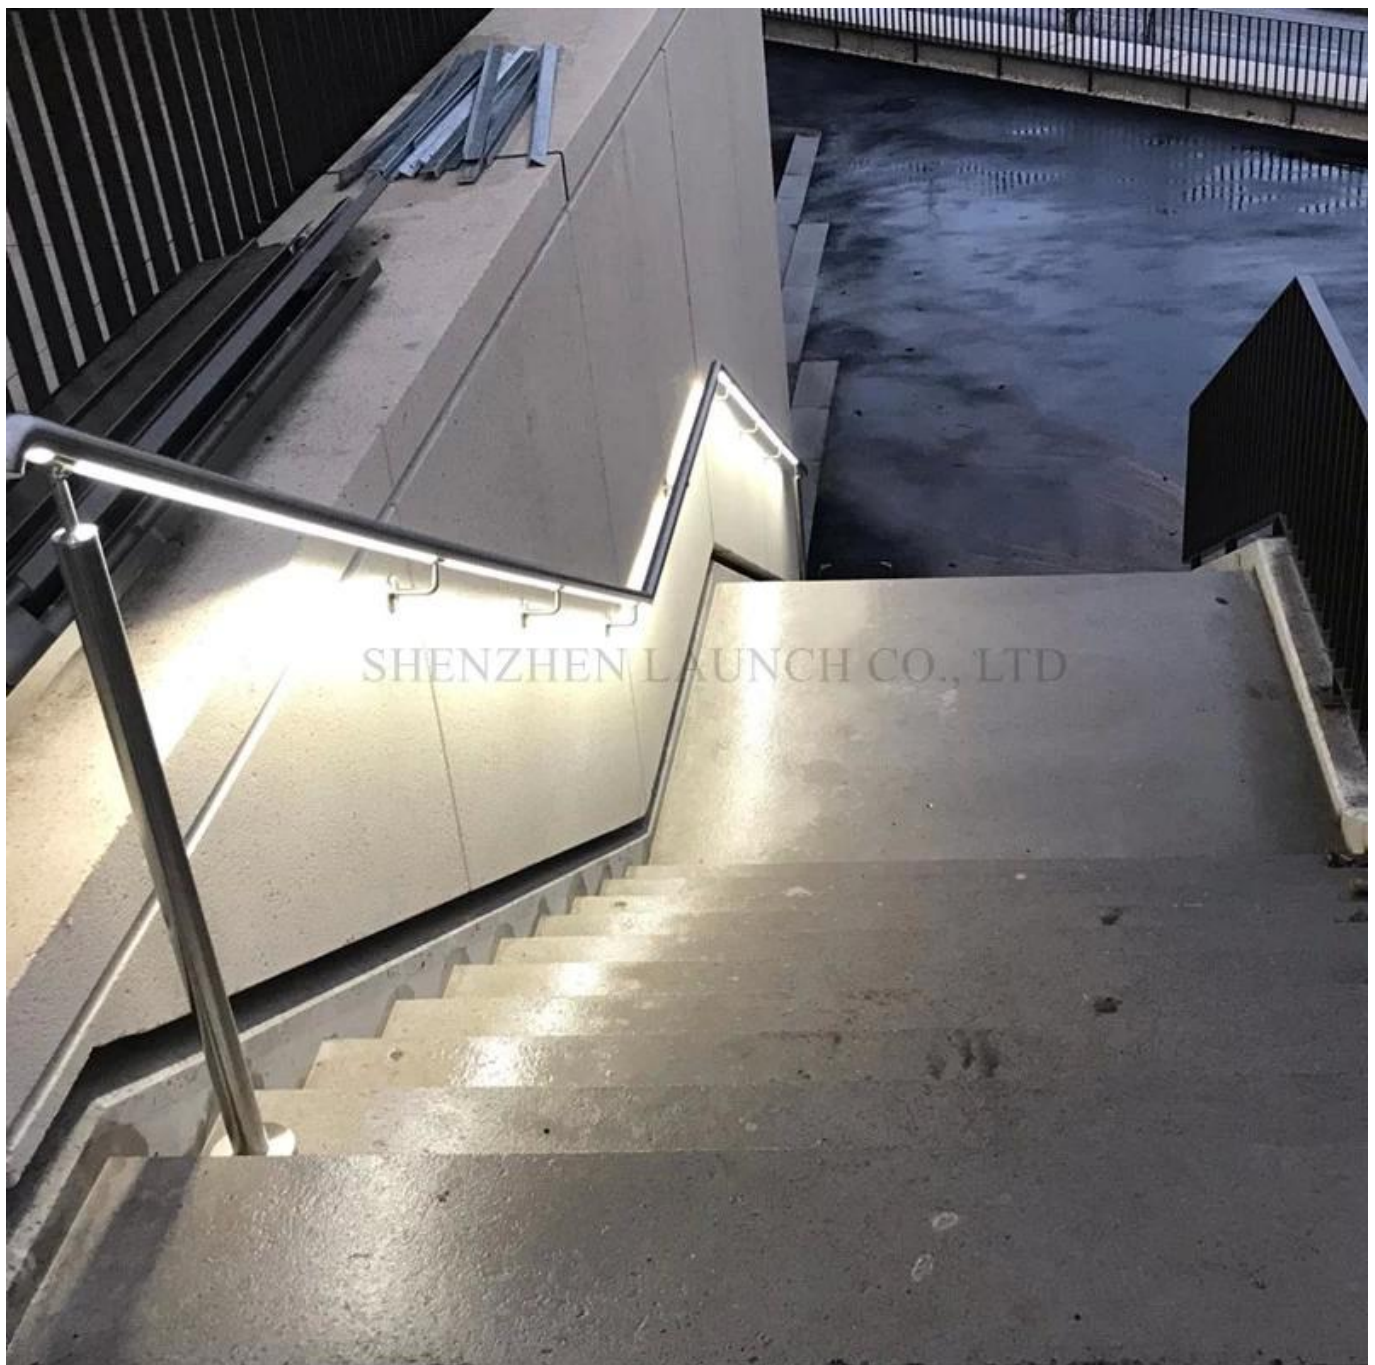

316 stainless steel handrail and post system with stainless steel post and stainless steel post LED.

Handrail-

Material	Stainless steel (304/316) / Stainless steel post (304/316)
Dimensions	50 * 50 / 40 * 40 / 25 * 21 mm stainless steel post 50.8 / 42.4 mm
Color	304/316 stainless steel
Finish	Brushed stainless steel
Installation	Handrail
Accessories	Stainless steel post

-درابزين استانلس ستيل LED اللون الأبيض الدافئ لإضاءة

RGB LED- درابزين فولادي مقاوم للصدأ بإضاءة

SHENZHEN LAUNCH CO., LTD