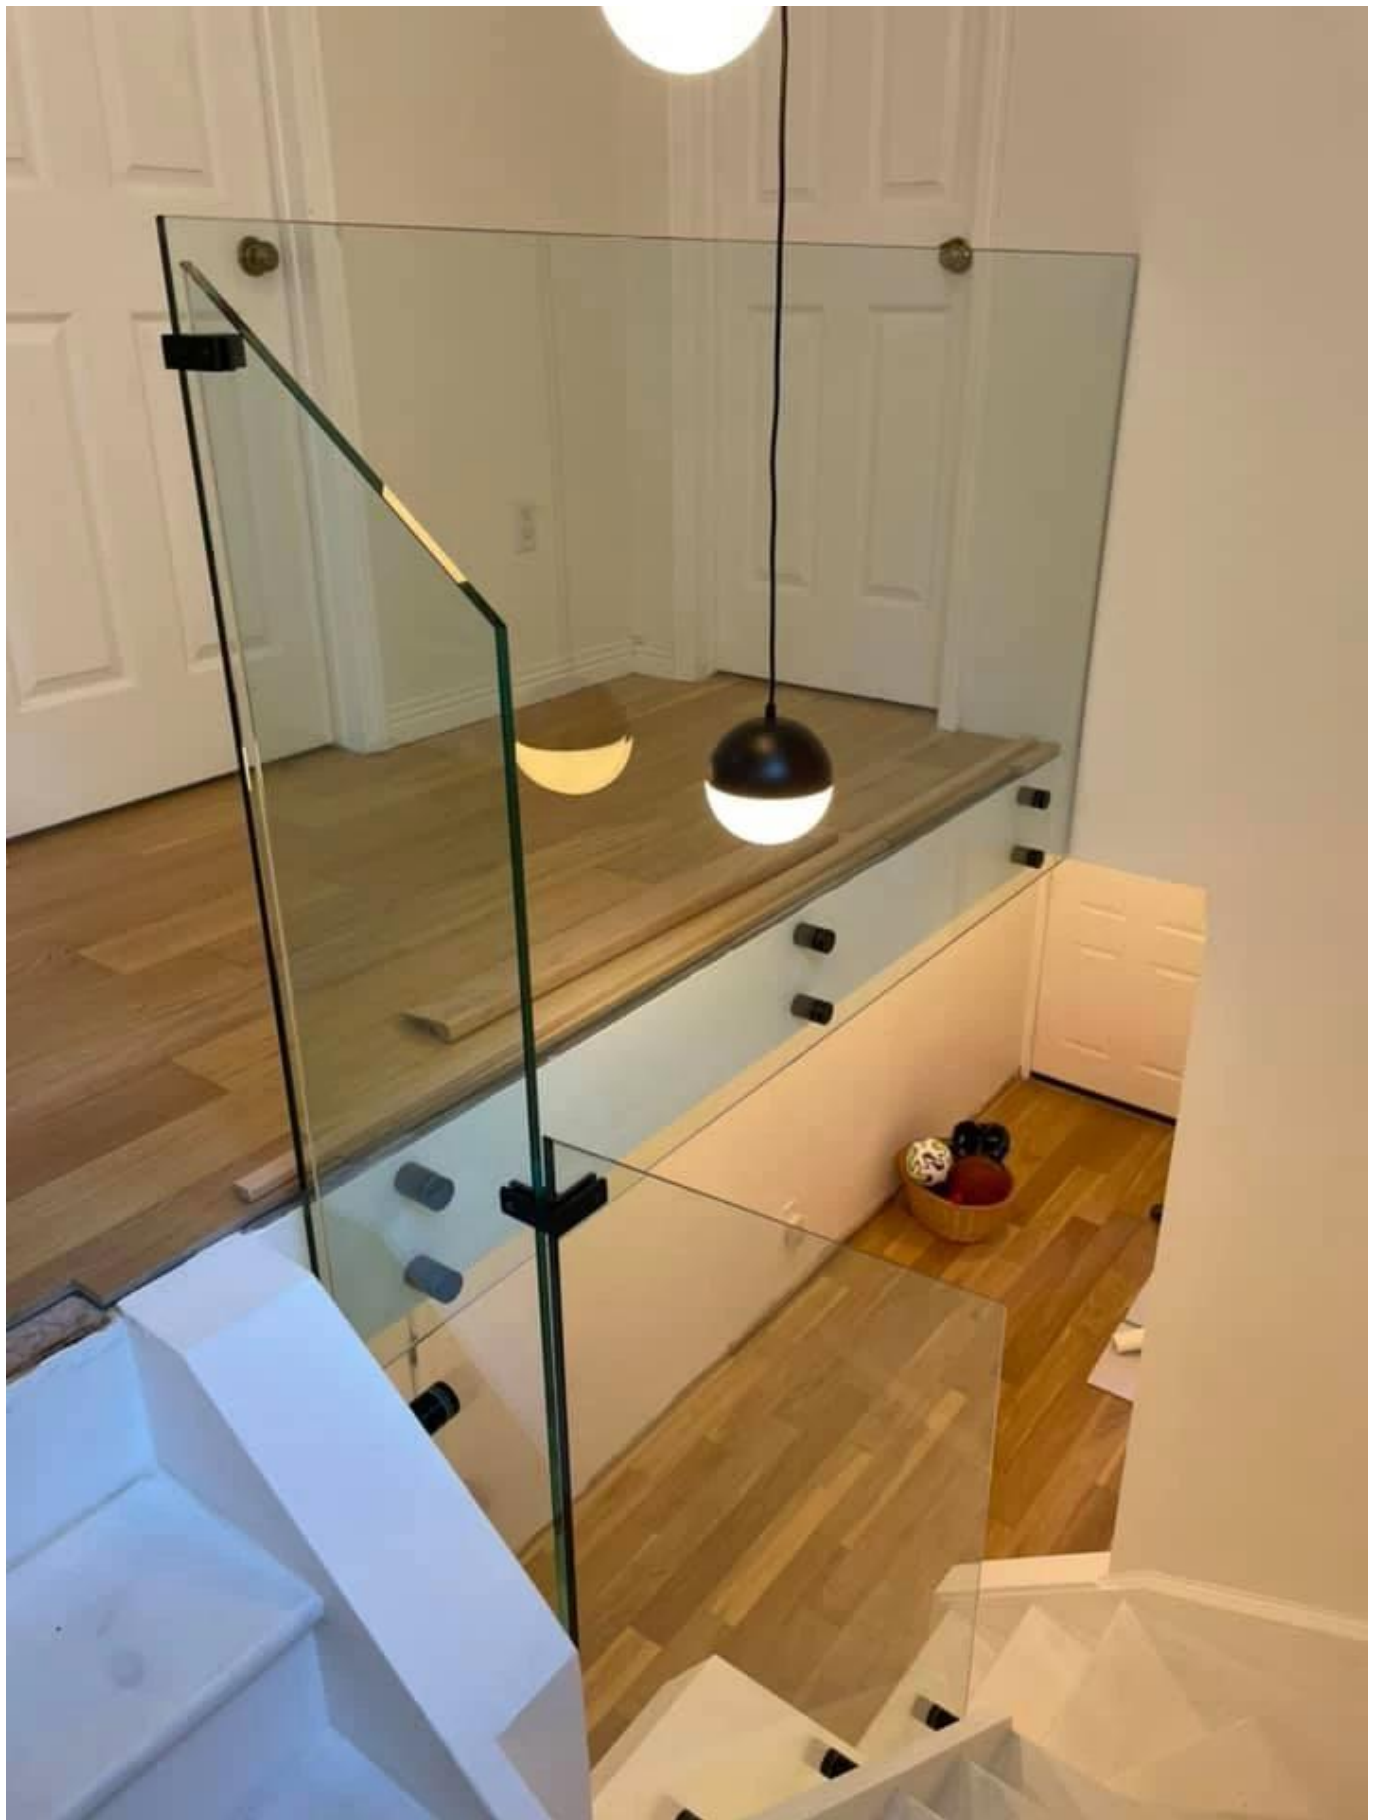

## Good Quality Balustrade Glass Railing Indoor Outdoor Stainless Steel Handrail Glass Clamp Standoff Balcony Stair Railings

الاسم الأول	Good Quality Balustrade Glass Railing Indoor Outdoor Stainless Steel Handrail Glass Clamp Standoff Balcony Stair Railings
رقم الموديل:	SF-50
قطر الدائرة	50 mm
Productive process	التصنيع باستخدام الحاسب الآلي
مادة	Stainless steel 304/316.
كله تمام	Satin / mirror / black
تثبيت	mounted glass wall
For thicknesses of glass	10-19mm
MOQ.	10 pcs per item

JI Glass railing It is a security barrier that is becoming increasingly popular.

It is primarily a protective railing that protects its users from falling.

Í **point fastening** Glass railing It has various applications:

glass safety barrier for the pool and patio

Glass balustrade Balcony

Glass scale Rake

safety guardrail for landing, or loft.

In addition to our **Glass railing on profiles'** range, Kebil also offers a series of glass railings adapted to their needs: Point, fastening Clamp-fixing, fixing side profile, framed on each side, messages, etc ...