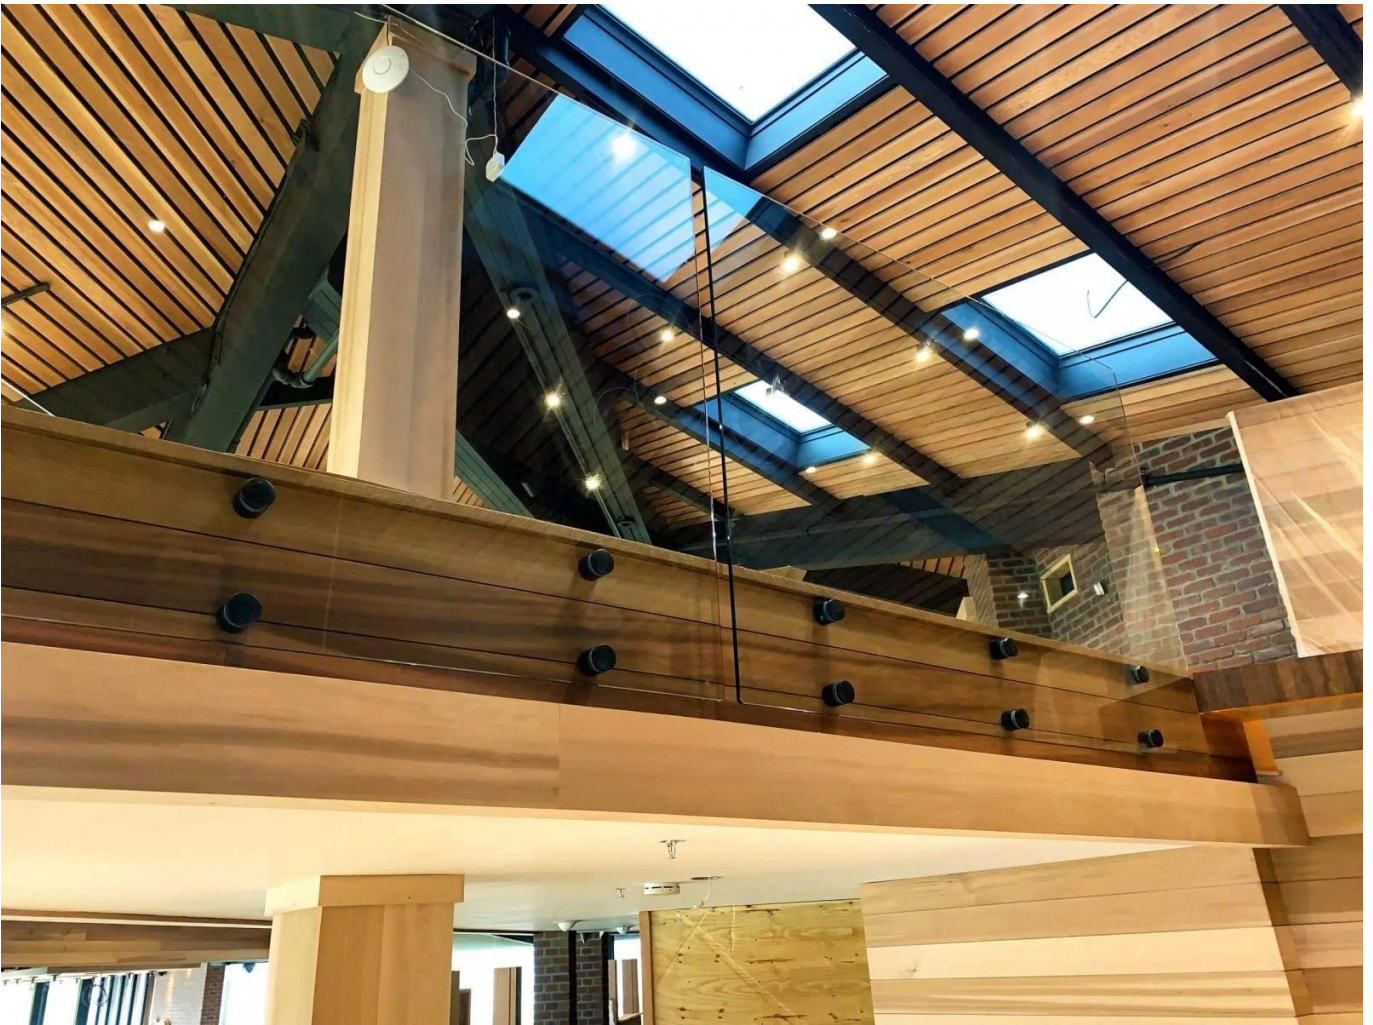

## Good Quality Balustrade Glass Railing Indoor Outdoor Stainless Steel Handrail Glass Clamp Standoff Balcony Stair Railings

الاسم الأول	Good Quality Balustrade Glass Railing Indoor Outdoor Stainless Steel Handrail Glass Clamp Standoff Balcony Stair Railings
رقم الموديل:	SF-50
قطر الدائرة	50 mm
Productive process	التصنيع باستخدام الحاسب الآلي
مادة	Stainless steel 304/316.
كله تمام	Satin / mirror / black
تثبيت	mounted glass wall
For thicknesses of glass	10-19mm
MOQ.	10 pcs per item

JI Glass railing It is a security barrier that is becoming increasingly popular.

It is primarily a protective railing that protects its users from falling.

Í **point fastening** Glass railing It has various applications:

glass safety barrier for the pool and patio

Glass balustrade Balcony

Glass scale Rake

safety guardrail for landing, or loft.

In addition to our **Glass railing on profiles'** range, Kebil also offers a series of glass railings adapted to their needs: Point, fastening Clamp-fixing, fixing side profile, framed on each side, messages, etc ...