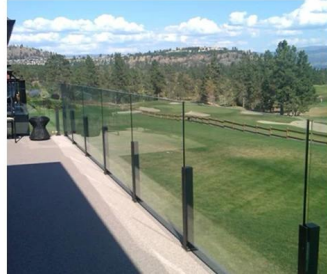

## Good Quality Balustrade Glass Railing Indoor Outdoor Stainless Steel Handrail Glass Clamp Standoff Balcony Stair Railings

الاسم الأول	Good Quality Balustrade Glass Railing Indoor Outdoor Stainless Steel Handrail Glass Clamp Standoff Balcony Stair Railings
رقم الموديل:	SF-50
قطر الدائرة	50 mm
Productive process	التصنيع باستخدام الحاسب الآلي
مادة	Stainless steel 304/316.
كله تمام	Satin / mirror / black
تثبيت	mounted glass wall
For thicknesses of glass	10-19mm
MOQ.	10 pcs per item

JI Glass railing It is a security barrier that is becoming increasingly popular.

It is primarily a protective railing that protects its users from falling.

Í **point fastening** Glass railing It has various applications:

glass safety barrier for the pool and patio

Glass balustrade Balcony

Glass scale Rake

safety guardrail for landing, or loft.

In addition to our **Glass railing on profiles'** range, Kebil also offers a series of glass railings adapted to their needs: Point, fastening Clamp-fixing, fixing side profile, framed on each side, messages, etc ...