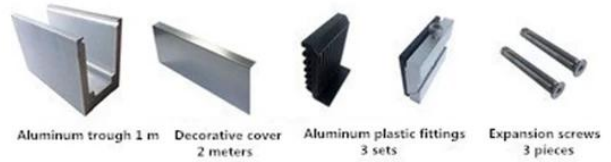

### LCH-B01

16 mm to 17.52 mm tempered glass

1 m aluminium groove contains the following accessories (excluding glass)

Aluminum trough 1 m    Waterproof tape 2 meters    Aluminum plastic fittings 3 sets    Expansion screws 3 pieces

### LCH-B02

16 mm to 17.52 mm tempered glass

1 m aluminium groove contains the following accessories (excluding glass)

Aluminum trough 1 m    Decorative cover 2 meters    Aluminum plastic fittings 3 sets    Expansion screws 3 pieces

LCH-A01

20 mm to 21.52 mm tempered glass

1 m aluminium groove contains the following accessories (excluding glass)

LCH-A02

20 mm to 21.52 mm tempered glass

1 m aluminium groove contains the following accessories (excluding glass)