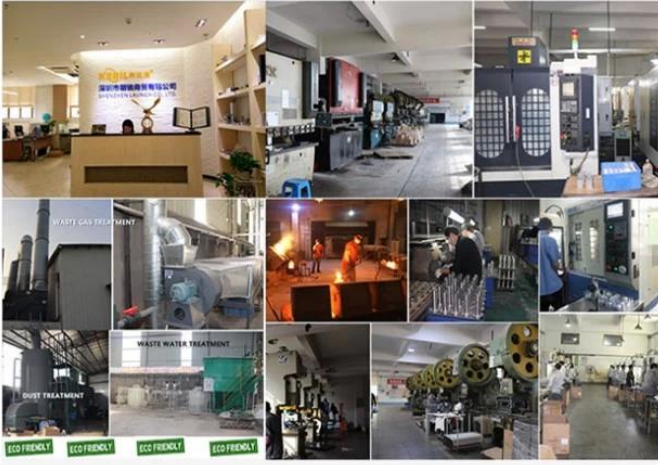

## ABOUT US

Shenzhen Launch Co., Ltd was established in 2004, located at Nanshan District, Shenzhen, and one hour by car from Hongkong International Airport. Our main products are high-grade building materials including stainless steel balustrade post, staircase handrail, balcony guardrail, swimming pool fence and other high-grade building materials. All the products are designed strictly according to the high-end market requirements. We have our own factory in Tangxia Town, Dongguan, with more than 50 sets of various precision equipments, such as CNC lathe, milling machine, punching machine, pipe cutter, argon welder, drilling machine, polisher, etc. which can provide customers with complete product processing services.