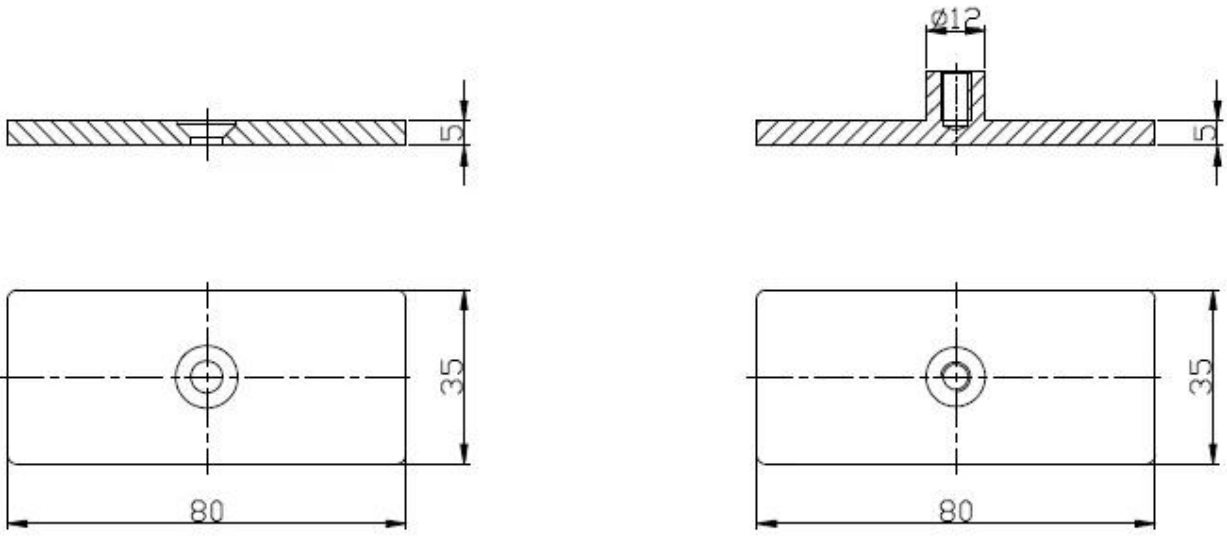

180

CB-60 (1) CB-60

- .0000 000 .0000 0000 000000 000000 00000 0000 000

0000 0000 (2) BC-80x35

(3) 鋁合金 鋁 鋁合金 鋁合金 鋁 PV-180

☐☐☐☐ Glass Clamp 180 ☐☐☐☐

**BC-80x35**

- Square 80x35mm clamps
- To hold **180°** glass panels
- For 8-12mm glass

**CB-90**

- Corner glass clamp
- To hold **90°** glass panels
- For 8-12mm glass

**BC-60**

- Round  $\phi$ 60mm clamps
- To hold **180°** glass panels
- For 8-12mm glass

**PV-90**

- Corner glass clamp
- To hold **90°** glass panels
- For 12-15mm glass