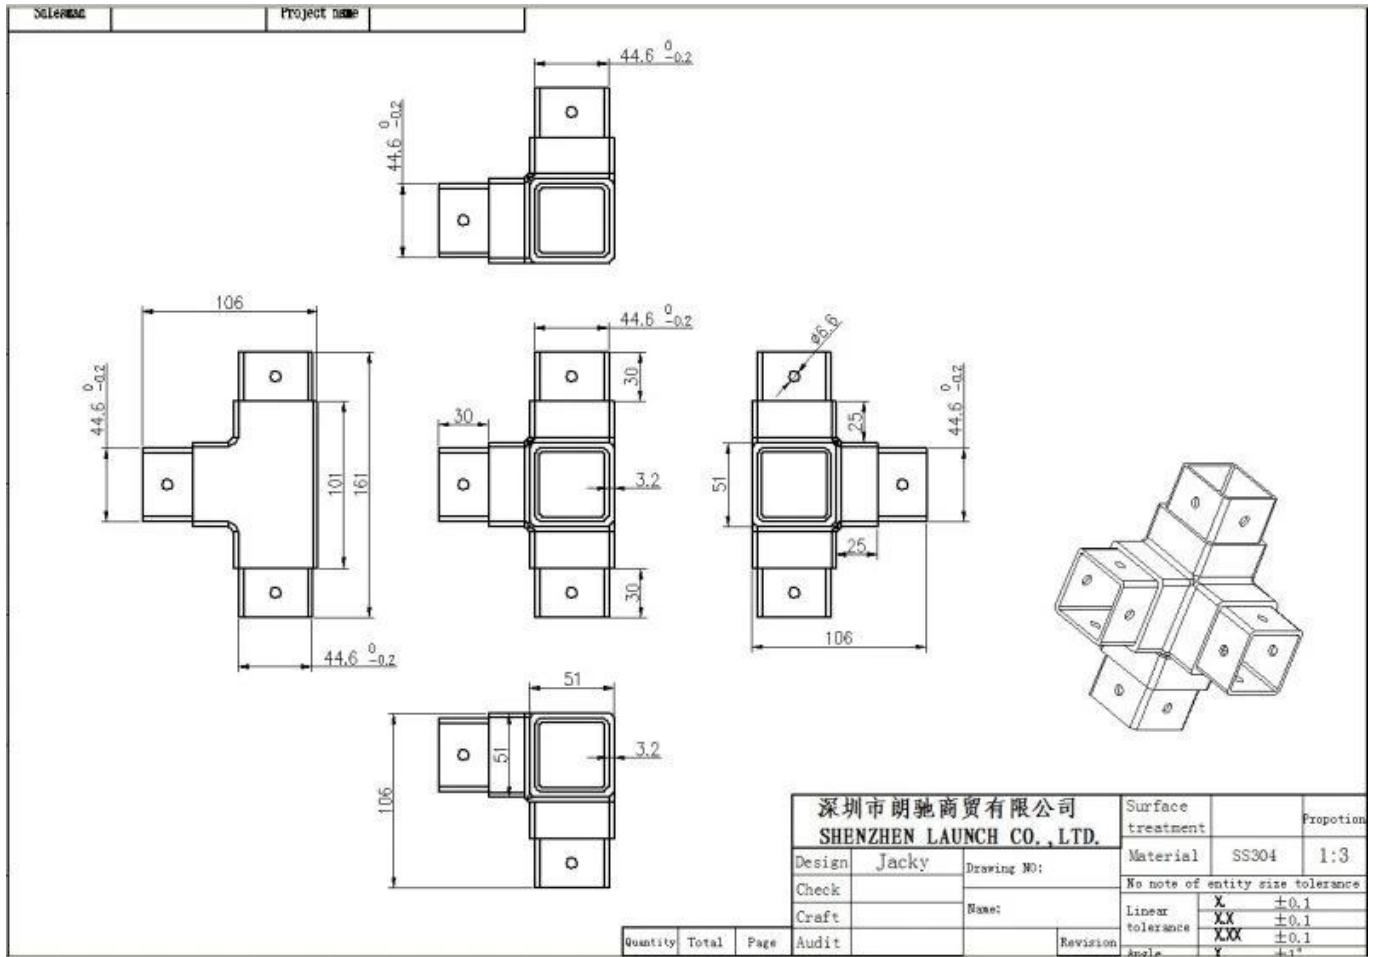

□□ □□□□ □□□□□□