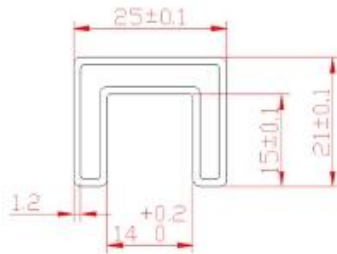

Handrail / Square slot handrail series

Handrail / Square slot handrail series

Handrail:

Material	SS 304 / 316
Finish	8/10 / 12MM
Size	Handrail (dia25.4 * 21.3) with 14mm slot (21 * 25) 14MM
Length	6M / Customized length available
Application	Handrail / Square slot handrail

Square slot handrail series

Square slot handrail & fittings

slot handrail length : 5.8 meters

Square handrail fittings :

Square cap

Square wall to rail connector

Square 180 deg. Connector

Square 90 deg. Connector