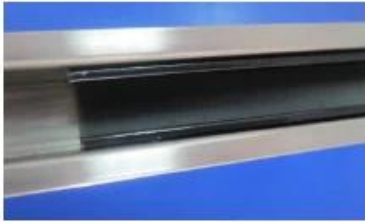

Handrail / Square slot handrail series

Handrail / Square slot handrail series

Handrail:

Material	SS 304 / 316
Finish	8/10 / 12MM
Size	Handrail (dia25.4 * 21.3) with 14mm slot (21 * 25) 14MM
Length	6M / Customized length available
Application	Handrail / Square slot handrail

Square slot handrail series

Square slot handrail & fittings

slot handrail length : 5.8 meters

Square handrail fittings :

Square cap

Square wall to rail connector

Square 180 deg. Connector

Square 90 deg. Connector