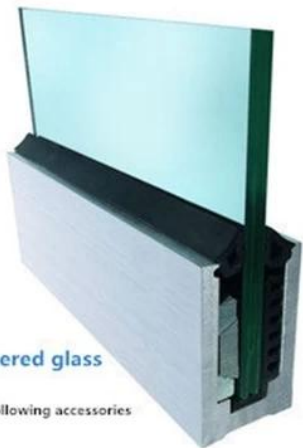

Aluminum trough 1 m Decorative cover 2 meters Aluminum plastic fittings 3 sets Expansion screws 3 pieces

بدون / مع كسوة للاستخدام مع زجاج من 16 مم إلى 17.52 مم: LCH-B01 / A02

LCH-B01

16 mm to 17.52 mm tempered glass

1 m aluminium groove contains the following accessories (excluding glass)

LCH-B02

16 mm to 17.52 mm tempered glass

1 m aluminium groove contains the following accessories (excluding glass)

بدون / مع كسوة للاستخدام مع زجاج 12 مم إلى 13.14 مم : LCH-C01 / A02

LCH-C01

12 mm to 13.14 mm tempered glass

1 m aluminium groove contains the following accessories (excluding glass)

LCH-C02

12 mm to 13.14 mm tempered glass

1 m aluminium groove contains the following accessories (excluding glass)

بدون / مع كسوة للاستخدام مع زجاج 12 مم إلى 13.14 مم : LCH-D01 / A02

LCH-D01

12 mm to 13.14 mm tempered glass

1 m aluminium groove contains the following accessories (excluding glass)

Aluminum trough 1 m

Waterproof tape 2 meters