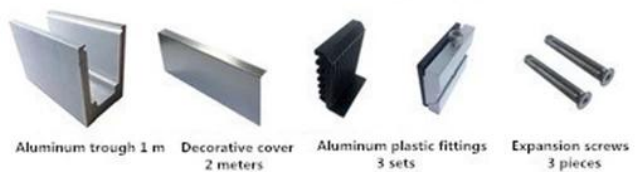

1 m aluminium groove contains the following accessories (excluding glass)

LCH-B02

16 mm to 17.52 mm tempered glass

1 m aluminium groove contains the following accessories (excluding glass)

بدون / مع كسوة للاستخدام مع زجاج 12 مم إلى 13.14 مم : LCH-C01 / A02

LCH-C01

12 mm to 13.14 mm tempered glass

1 m aluminium groove contains the following accessories (excluding glass)

LCH-C02

12 mm to 13.14 mm tempered glass

1 m aluminium groove contains the following accessories (excluding glass)

بدون / مع كسوة للاستخدام مع زجاج 12 مم إلى 13.14 مم : LCH-D01 / A02

LCH-D01

12 mm to 13.14 mm tempered glass

1 m aluminium groove contains the following accessories (excluding glass)

Aluminum trough 1 m

Waterproof tape 2 meters

Aluminum plastic fittings 3 sets

Expansion screws 3 pieces

LCH-D02

12 mm to 13.14 mm tempered glass

1 m aluminium groove contains the following accessories (excluding glass)

Aluminum trough 1 m

Decorative cover 2 meters