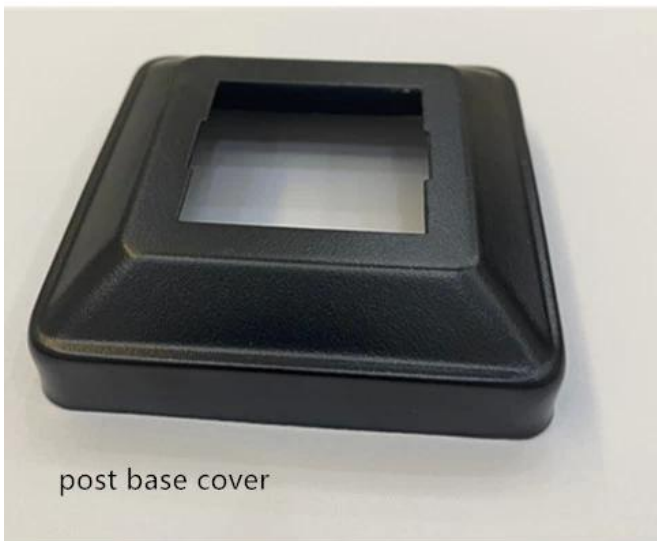

post base cover