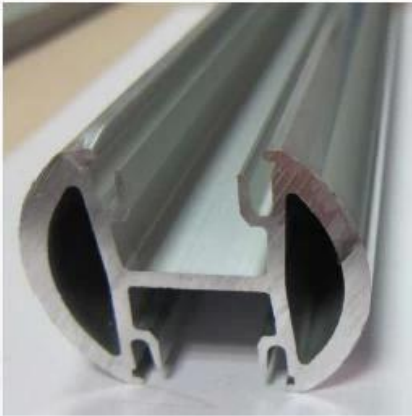

Aluminum railing post
--Round 2 way post

Material : aluminum 6065
Heat treatment :T6
Surface : MILL
Length : 1265mm
details: with 150mm snap insert in at one end, a plastic seat, a post base, cap on the top and cover ring for post base.