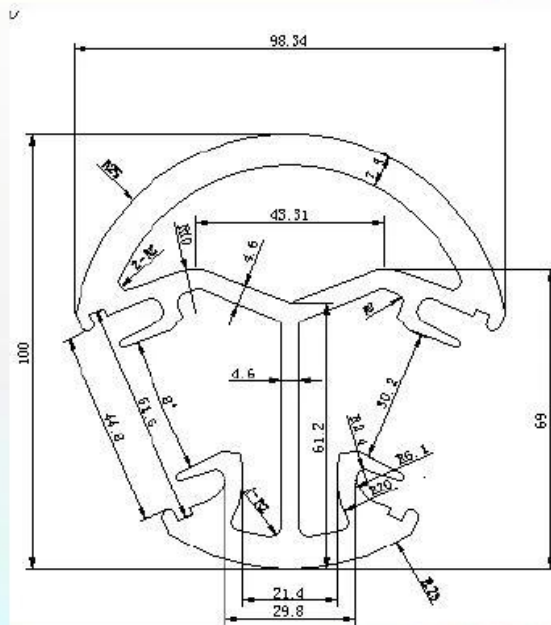

Aluminum railing post
--Round 135 degree post

Material : aluminum 6065
Heat treatment :T6
Surface : MILL
Length : 1265mm
details: with 150mm snap insert in at one end, a plastic seat, a post base, cap on the top and cover ring for post base.