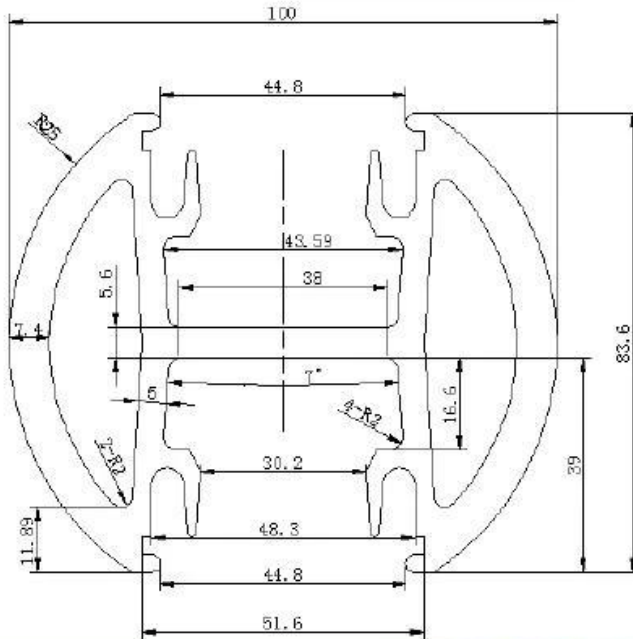

Aluminum railing post
--Round 2 way post

Material : aluminum 6065
Heat treatment :T6
Surface : MILL
Length : 1265mm
details: with 150mm snap insert in at one end, a plastic seat, a post base, cap on the top and cover ring for post base.