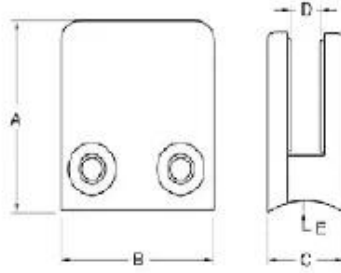

Material	Stainless steel 304/ 316
Finish	satin / mirror polished

Model No.	A	B	C	D	E
G102	44	44	25	11	0
G102R	48	44	25	11	R-21.5