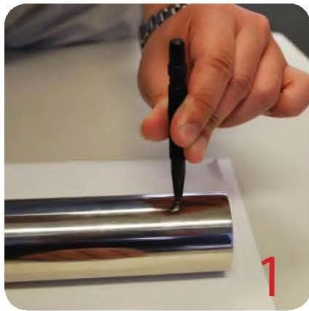

البعدرسم:

التعبئة تفاصيل:

التركيب:

Glass Clamp Installation Guide

Mark and centre punch desired location of blind rivet nut location.

Drill centre punched hole in tube to suit blind rivet nut.

Insert blind rivet nut into tube and fasten with blind rivet tool.

Check installed blind rivet nut is secure and ready for install.

Align half glass clamp with blind rivet nut inline position. Screw in button head cap screw into thread and tighten with hex key.

Select appropriate rubber gasket to suit glass panel thickness. Install rubber gasket into both sides of glass clamp. (Note rubber gasket marked with sizes).