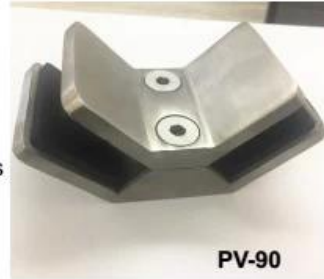

CB-90

- Corner glass clamp
- To hold 90° glass panels
- For 12-15mm glass