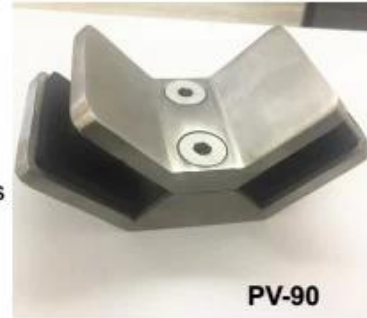

CB-90

- Corner glass clamp
- To hold **90°** glass panels
- For 12-15mm glass