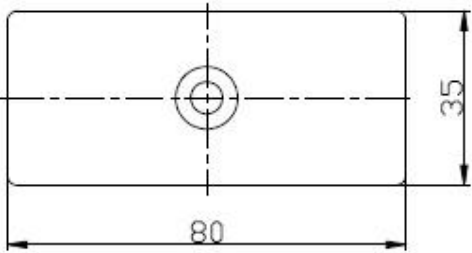

(2) : □□□□ □□□ □□□□ □□□□ □ □ □□□□□□ □□□□□□

<http://www.chinabalustrade.com>

STAINLESS STEEL BALUSTRADE AND FITTINGS

KEBIL 科比奧
SHENZHEN LAUNCH CO., LTD

GLASS CLAMP

Part No.	Material	Finish	Size	Glass thickness
• G102	• AISI 304	• Satin	• 44x44x25mm	• 8-10mm
• G102R	• AISI 316	• Mirror	• 44x44x25mm	

Part No.	Material	Finish	Size	Glass thickness
• G103	• AISI 304	• Satin	• 50x40x22mm	• 6-8mm
• G103R	• AISI 316	• Mirror	• 52x40x22mm	

Part No.	Material	Finish	Size	Glass thickness
• G104	• AISI 304	• Satin	• 50x40x26mm	• 8-10mm
• G104R	• AISI 316	• Mirror	• 52x40x26mm	

Part No.	Material	Finish	Size	Glass thickness
• G105	• AISI 304	• Satin	• 53x45x23mm	• 10-12mm
• G105R	• AISI 316	• Mirror	• 58x45x23mm	

Part No.	Material	Finish	Size	Glass thickness
• G106	• AISI 304	• Satin	• 50x40x25mm	• 6-8mm
• G106R	• AISI 316	• Mirror	• 52x45x25mm	• Used at corner

Part No.	Material	Finish	Size	Glass thickness
• G107	• AISI 304	• Satin	• 63x45x28mm	• 10mm
• G107R	• AISI 316	• Mirror	• 68x45x28mm	

Part No.	Material	Finish	Size	Glass thickness
• G108	• AISI 304	• Satin	• 55x55x25mm	• 10-12mm
• G108R	• AISI 316	• Mirror	• 58x55x25mm	

Part No.	Material	Finish	Size	Glass thickness
• BC-60	• AISI 304	• Satin	• Dia 60mm	• 8-12mm
	• AISI 316	• Mirror		

Part No.	Material	Finish	Size	Glass thickness
• BC-80x35	• AISI 304	• Satin	• 80x35mm	• 8-12mm
	• AISI 316	• Mirror		

Part No.	Material	Finish	Size	Glass thickness
• CB-180	• AISI 304	• Satin	• glass to wall	• 8-12mm
	• AISI 316	• Mirror		

Part No.	Material	Finish	Size	Glass thickness
• CB-90	• AISI 304	• Satin	• 52x52x25mm	• 8-12mm
	• AISI 316	• Mirror		

Part No.	Material	Finish	Size	Glass thickness
• PV-90	• AISI 304	• Satin	• 50x51.3mm	• 8-12mm
	• AISI 316	• Mirror		

Part No.	Material	Finish	Size	Glass thickness
• PV-180	• AISI 304	• Satin	• 60x25mm	• 10-12mm
	• AISI 316	• Mirror