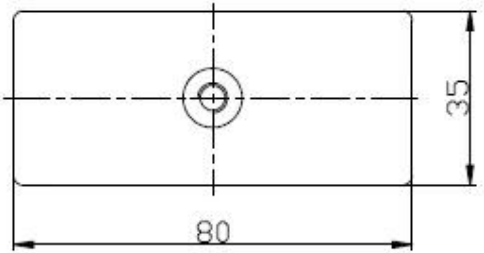

(2) : □□□□ □□□ □□□□ □□□□ □ □ □□□□□□ □□□□□□

<http://www.chinabalustrade.com>

STAINLESS STEEL BALUSTRADE AND FITTINGS

KEBIL 科比奧
SHENZHEN LAUNCH CO., LTD

GLASS CLAMP

Part No.	Material	Finish	Size	Glass thickness
• G102	• AISI 304	• Satin	• 44x44x25mm	• 8-10mm
• G102R	• AISI 316	• Mirror	• 44x44x25mm	

Part No.	Material	Finish	Size	Glass thickness
• G103	• AISI 304	• Satin	• 50x40x22mm	• 6-8mm
• G103R	• AISI 316	• Mirror	• 52x40x22mm	

Part No.	Material	Finish	Size	Glass thickness
• G104	• AISI 304	• Satin	• 50x40x26mm	• 8-10mm
• G104R	• AISI 316	• Mirror	• 52x40x26mm	

Part No.	Material	Finish	Size	Glass thickness
• G105	• AISI 304	• Satin	• 53x45x23mm	• 10-12mm
• G105R	• AISI 316	• Mirror	• 58x45x23mm	

Part No.	Material	Finish	Size	Glass thickness
• G106	• AISI 304	• Satin	• 50x40x25mm	• 6-8mm
• G106R	• AISI 316	• Mirror	• 52x45x25mm	• Used at corner

Part No.	Material	Finish	Size	Glass thickness
• G107	• AISI 304	• Satin	• 63x45x28mm	• 10mm
• G107R	• AISI 316	• Mirror	• 68x45x28mm	

Part No.	Material	Finish	Size	Glass thickness
• G108	• AISI 304	• Satin	• 55x55x25mm	• 10-12mm
• G108R	• AISI 316	• Mirror	• 58x55x25mm	

Part No.	Material	Finish	Size	Glass thickness
• BC-60	• AISI 304	• Satin	• Dia 60mm	• 8-12mm
	• AISI 316	• Mirror		

Part No.	Material	Finish	Size	Glass thickness
• BC-80x35	• AISI 304	• Satin	• 80x35mm	• 8-12mm
	• AISI 316	• Mirror		

Part No.	Material	Finish	Size	Glass thickness
• CB-180	• AISI 304	• Satin	• glass to wall	• 8-12mm
	• AISI 316	• Mirror		

Part No.	Material	Finish	Size	Glass thickness
• CB-90	• AISI 304	• Satin	• 52x52x25mm	• 8-12mm
	• AISI 316	• Mirror		

Part No.	Material	Finish	Size	Glass thickness
• PV-90	• AISI 304	• Satin	• 50x51.3mm	• 8-12mm
	• AISI 316	• Mirror		

Part No.	Material	Finish	Size	Glass thickness
• PV-180	• AISI 304	• Satin	• 60x25mm	• 10-12mm
	• AISI 316	• Mirror