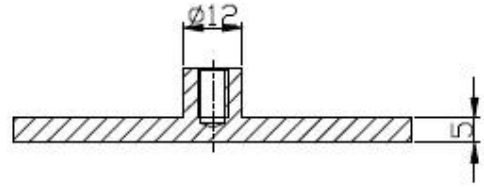

(2) : □□□□ □□□ □□□□ □□□□ □ □ □□□□□□ □□□□□□

<http://www.chinabalustrade.com>

STAINLESS STEEL BALUSTRADE AND FITTINGS

KEBIL 科比奧
SHENZHEN LAUNCH CO., LTD

GLASS CLAMP

Part No.	Material	Finish	Size	Glass thickness
• G102	• AISI 304	• Satin	• 44x44x25mm	• 8-10mm
• G102R	• AISI 316	• Mirror	• 44x44x25mm	

Part No.	Material	Finish	Size	Glass thickness
• G103	• AISI 304	• Satin	• 50x40x22mm	• 6-8mm
• G103R	• AISI 316	• Mirror	• 52x40x22mm	

Part No.	Material	Finish	Size	Glass thickness
• G104	• AISI 304	• Satin	• 50x40x26mm	• 8-10mm
• G104R	• AISI 316	• Mirror	• 52x40x26mm	

Part No.	Material	Finish	Size	Glass thickness
• G105	• AISI 304	• Satin	• 53x45x23mm	• 10-12mm
• G105R	• AISI 316	• Mirror	• 58x45x23mm	

Part No.	Material	Finish	Size	Glass thickness
• G106	• AISI 304	• Satin	• 50x40x25mm	• 6-8mm
• G106R	• AISI 316	• Mirror	• 52x45x25mm	• Used at corner

Part No.	Material	Finish	Size	Glass thickness
• G107	• AISI 304	• Satin	• 63x45x28mm	• 10mm
• G107R	• AISI 316	• Mirror	• 68x45x28mm	

Part No.	Material	Finish	Size	Glass thickness
• G108	• AISI 304	• Satin	• 55x55x25mm	• 10-12mm
• G108R	• AISI 316	• Mirror	• 58x55x25mm	

Part No.	Material	Finish	Size	Glass thickness
• BC-60	• AISI 304	• Satin	• Dia 60mm	• 8-12mm
	• AISI 316	• Mirror		

Part No.	Material	Finish	Size	Glass thickness
• BC-80x35	• AISI 304	• Satin	• 80x35mm	• 8-12mm
	• AISI 316	• Mirror		

Part No.	Material	Finish	Size	Glass thickness
• CB-180	• AISI 304	• Satin	• glass to wall	• 8-12mm
	• AISI 316	• Mirror		

Part No.	Material	Finish	Size	Glass thickness
• CB-90	• AISI 304	• Satin	• 52x52x25mm	• 8-12mm
	• AISI 316	• Mirror		

Part No.	Material	Finish	Size	Glass thickness
• PV-90	• AISI 304	• Satin	• 50x51.3mm	• 8-12mm
	• AISI 316	• Mirror		

Part No.	Material	Finish	Size	Glass thickness
• PV-180	• AISI 304	• Satin	• 60x25mm	• 10-12mm
	• AISI 316	• Mirror