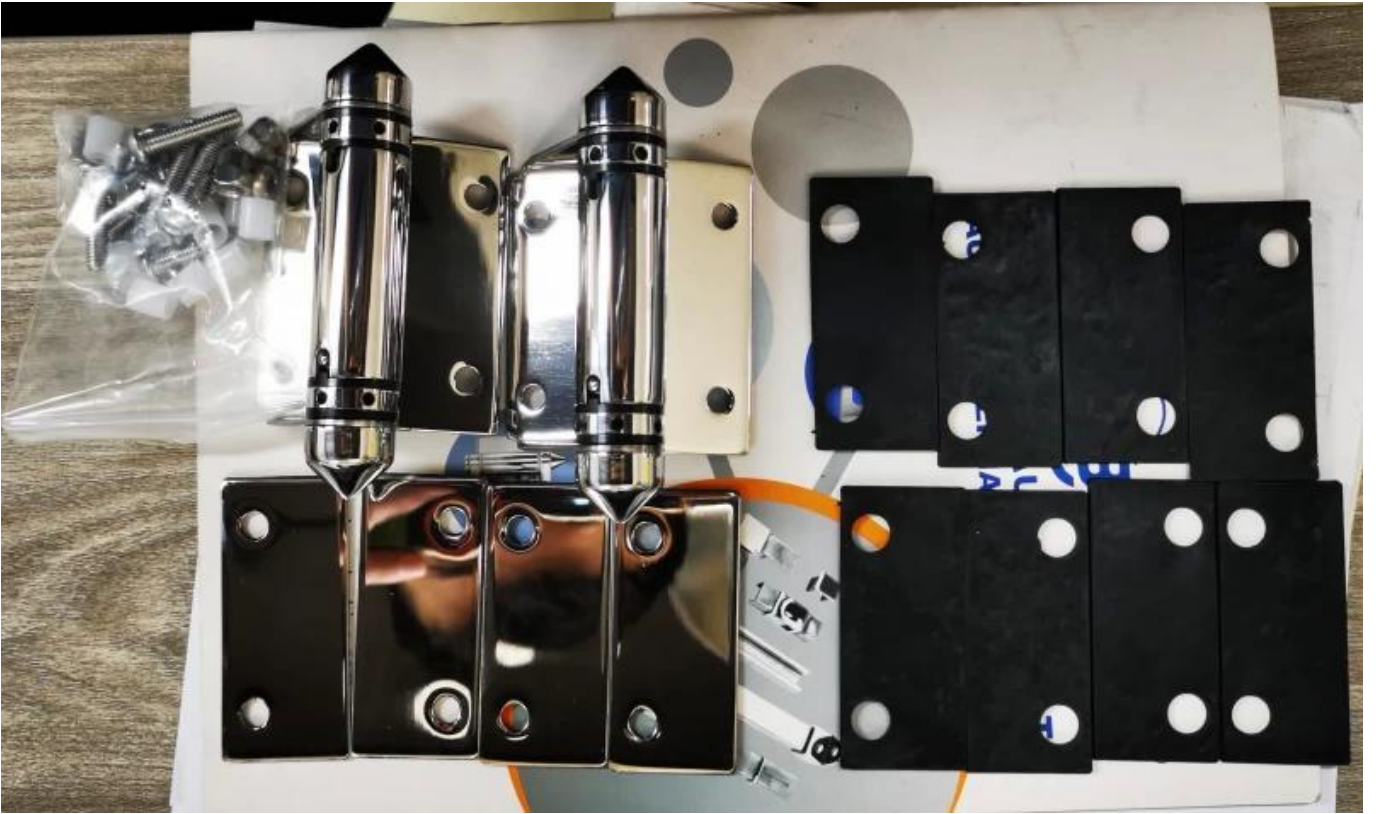

00000000 0000 00 000 0000 0000