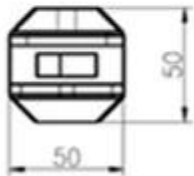

316 300x300x100 300x300x100 :300x300x100

.300x300x100 300x300x100 :300x300x100

13.52-10 :300x300x100mm.

168 :300x300x100mm 100 300 + 300x300x100mm 300x300x100

300x300x100 300x300x100 300x300x100 :300x300x100

300x300x100 300x300x100 1 300x300x100 2 :300x300x100

2-300x300x100 300x300x100 300x300x100

SCM

Mirror

Satin

Project name

Shenzhen Launch Co., Ltd

数量共页第页