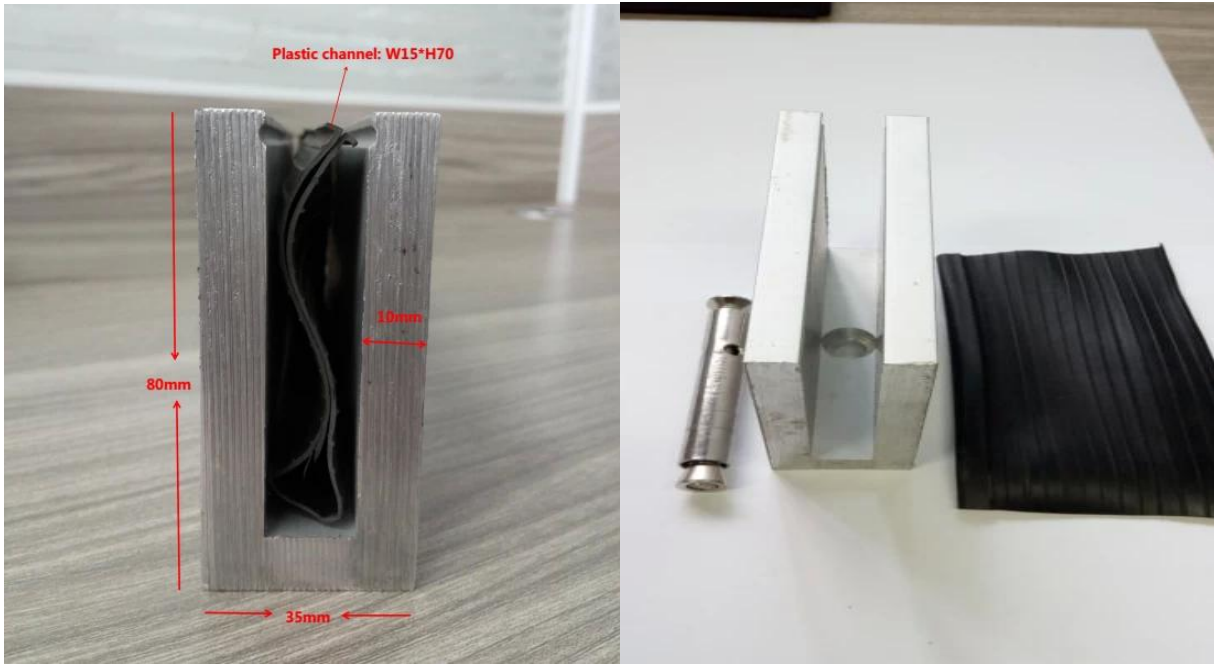

الألومنيوم U تركيب قناة