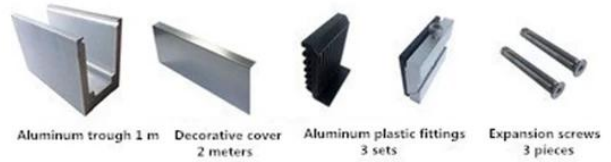

Aluminum trough 1 m Decorative cover 2 meters Aluminum plastic fittings 3 sets Expansion screws 3 pieces

LCH-B01

16 mm to 17.52 mm tempered glass

1 m aluminium groove contains the following accessories (excluding glass)

Aluminum trough 1 m Waterproof tape 2 meters Aluminum plastic fittings 3 sets Expansion screws 3 pieces

LCH-B02

16 mm to 17.52 mm tempered glass

1 m aluminium groove contains the following accessories (excluding glass)

Aluminum trough 1 m Decorative cover 2 meters Aluminum plastic fittings 3 sets Expansion screws 3 pieces

LCH-A01

20 mm to 21.52 mm tempered glass

1 m aluminium groove contains the following accessories (excluding glass)

LCH-A02

20 mm to 21.52 mm tempered glass

1 m aluminium groove contains the following accessories (excluding glass)

مشروع حديدي صور المشروع U الخرجين

U حزمة الألومنيوم قناة

قناة الزجاج درابزين السد C ذات صلة منتجات - الفولاذ المقاوم للصدأ