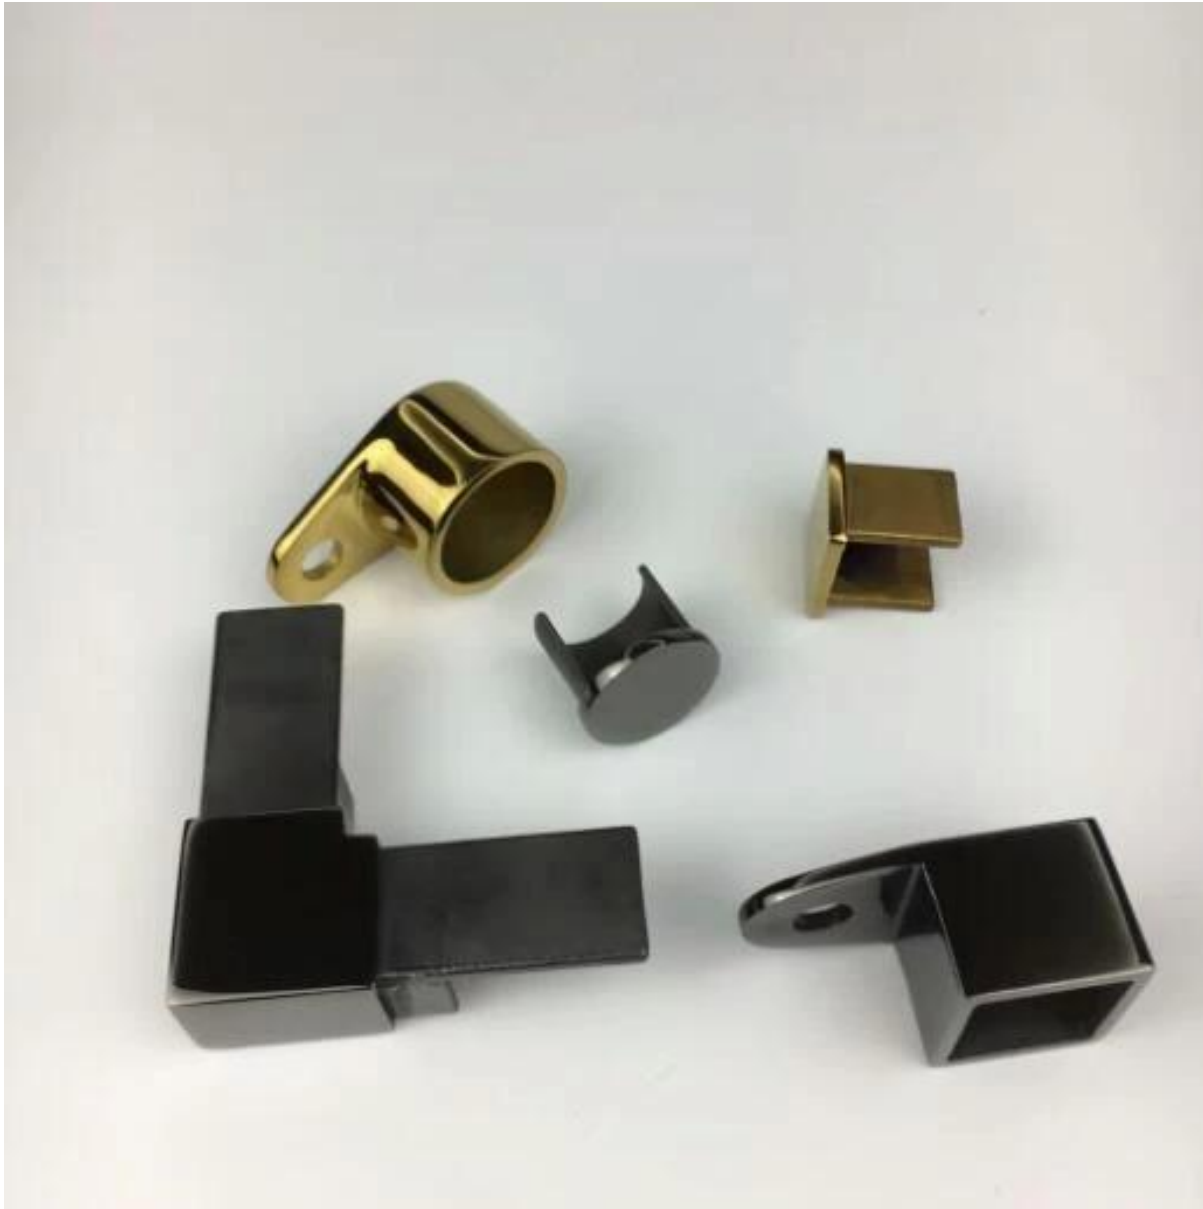

# Black powder coated square mini slot rail tube for 12mm glass fencing

Quick Details:

Item name: mini slot rail tube

Size: 25\*21\*5800mm

Finish: mirror or satin or powder coated

Use for 12mm glass fence

Mini slot rail tube picture

Slot rail tube fittings:

Application:

For more details please feel free to connect us!