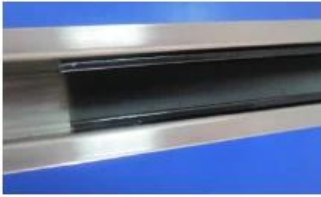

The handrails are made of stainless steel. The material is chosen for its durability and resistance to corrosion. The handrails are available in different finishes and colors to match the interior design. The handrails are made of stainless steel. The material is chosen for its durability and resistance to corrosion. The handrails are available in different finishes and colors to match the interior design.

Round wall to rail connector

Round 180 deg. connector

Round 90 deg. connector

الفولاذ المقاوم للصدأ 316 السكك الحديدية البسيطة الأعلى لتصميم شرفة و 1/2 & أمبير؛ مثل؛ الفولاذ المقاوم للصدأ الأنابيب كبار مشقوق فترة زمنية محددة لتجمع المبارزة

Square slot handrail series

Square slot handrail & fittings

slot handrail length : 5.8 meters

Square handrail fittings :

Square cap

Square wall to rail connector

Square 180 deg. Connector

Square 90 deg. Connector