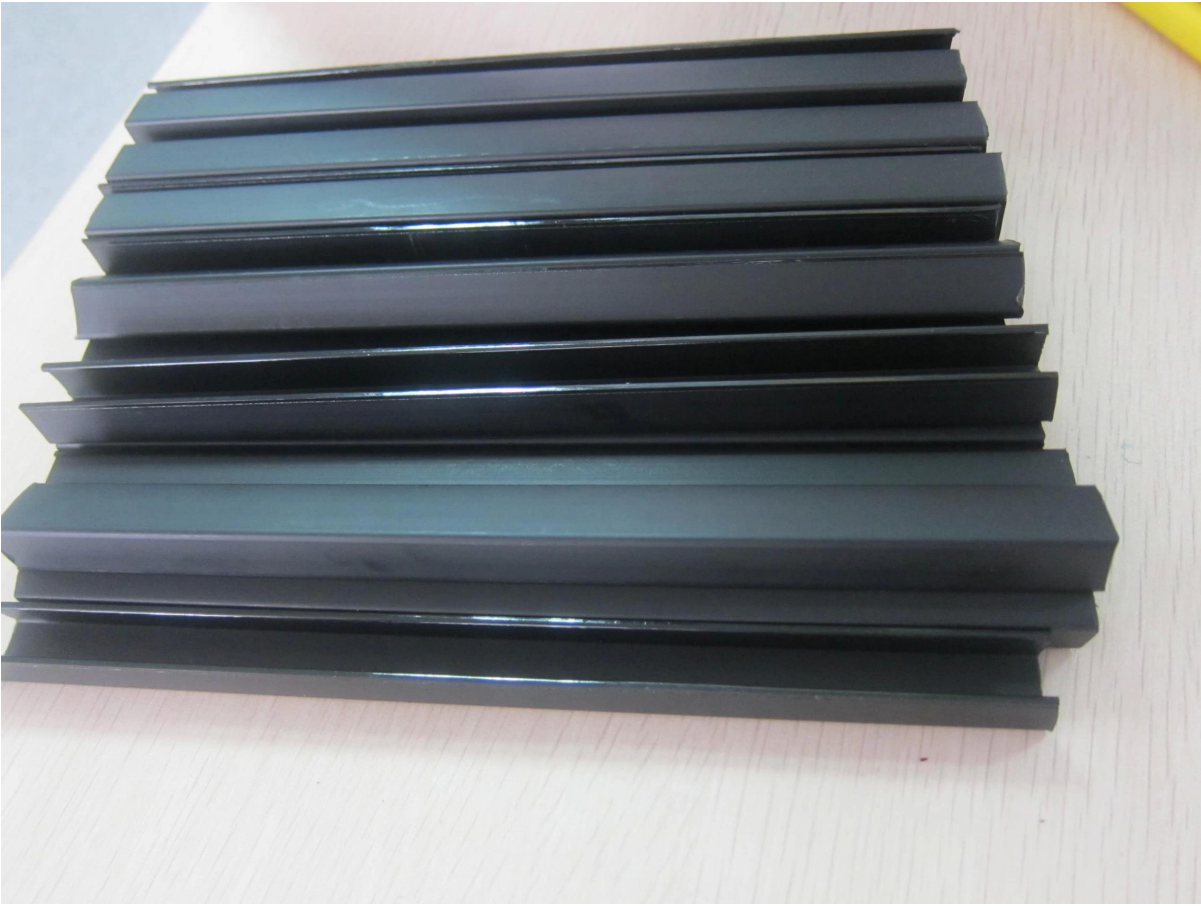

□□□□□□ □□□□