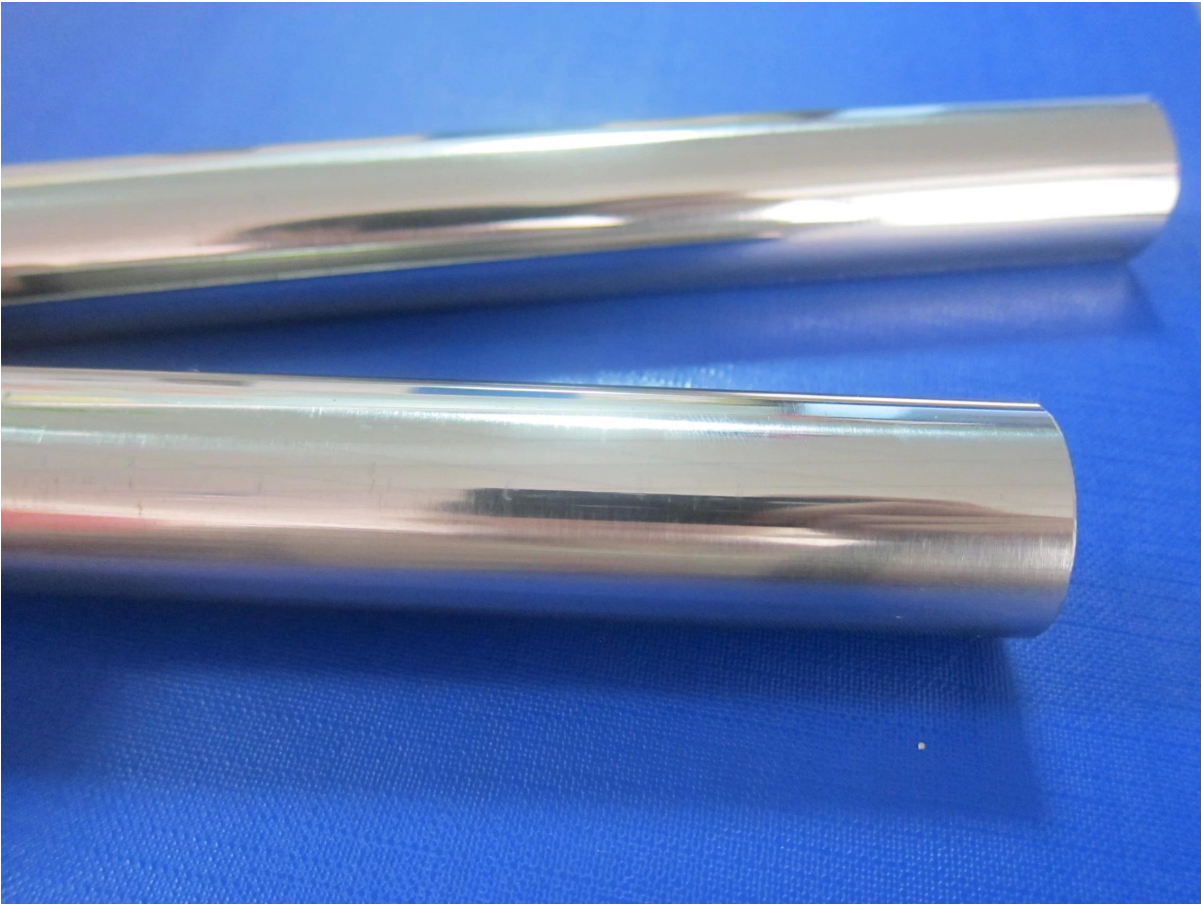

□□□□□□ □□□□