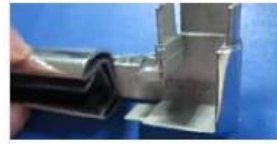

The handrails are made of stainless steel. The material is chosen for its durability and resistance to corrosion. The handrails are available in different finishes and colors to match the interior design. The handrails are made of stainless steel. The material is chosen for its durability and resistance to corrosion. The handrails are available in different finishes and colors to match the interior design.

Round wall to rail connector

Round 180 deg. connector

Round 90 deg. connector

الفولاذ المقاوم للصدأ 316 السكك الحديدية البسيطة الأعلى لتصميم شرفة و 1/2 & أمبير؛ مثل؛ الفولاذ المقاوم للصدأ الأنابيب كبار مشقوق فترة زمنية محددة لتجمع المبارزة