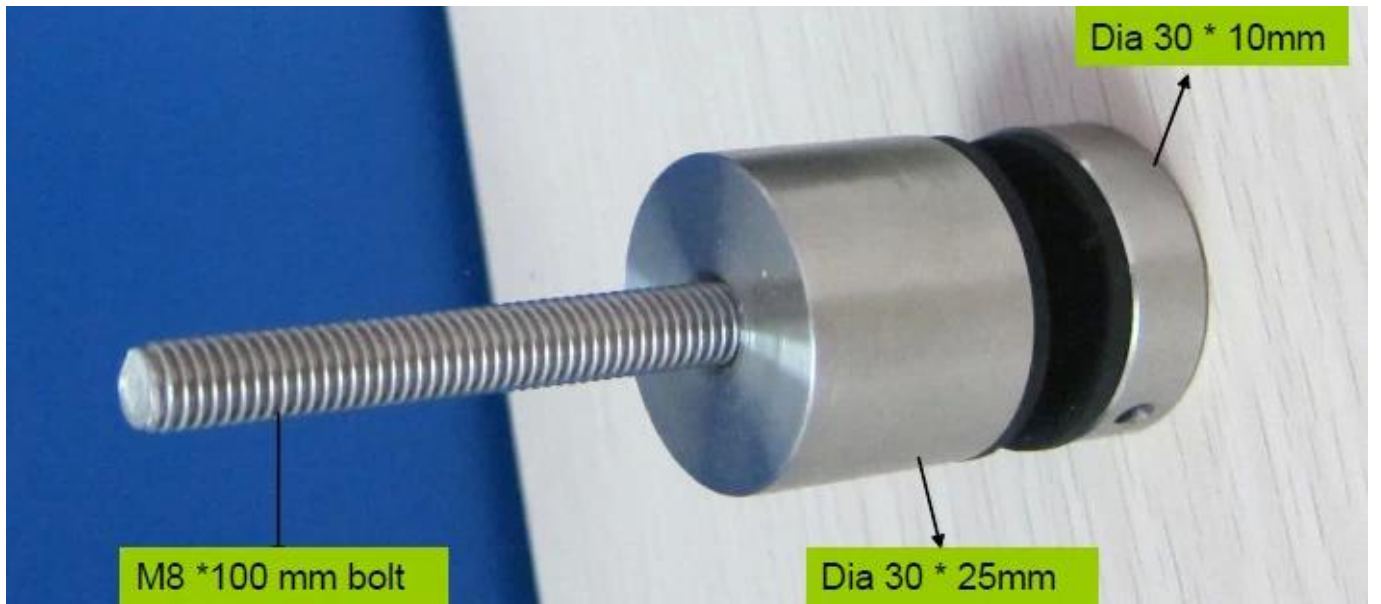

### Model No. : SF-30

Material	Stainless steel 304/ 316
Finish	Satin / mirror polished
Size	30*10mm cap, 30*25mm body , M8*100 bolt , silicon rubber gasket included

### Model No. : SF-50

Material	Stainless steel 304/ 316
Finish	Satin / mirror polished
Size	50*10mm cap, 50*30 mm body , M12*120 bolt , silicon rubber gasket included

### Model No. : SF-50 T

Material	Stainless steel 304/ 316
Finish	Satin / mirror polished
Size	50*10mm cap, 50*30 mm body, silicon rubber gasket included
Mounting plate size	200*100*10mm

□□□□ □□

□□□□□□ □□□□