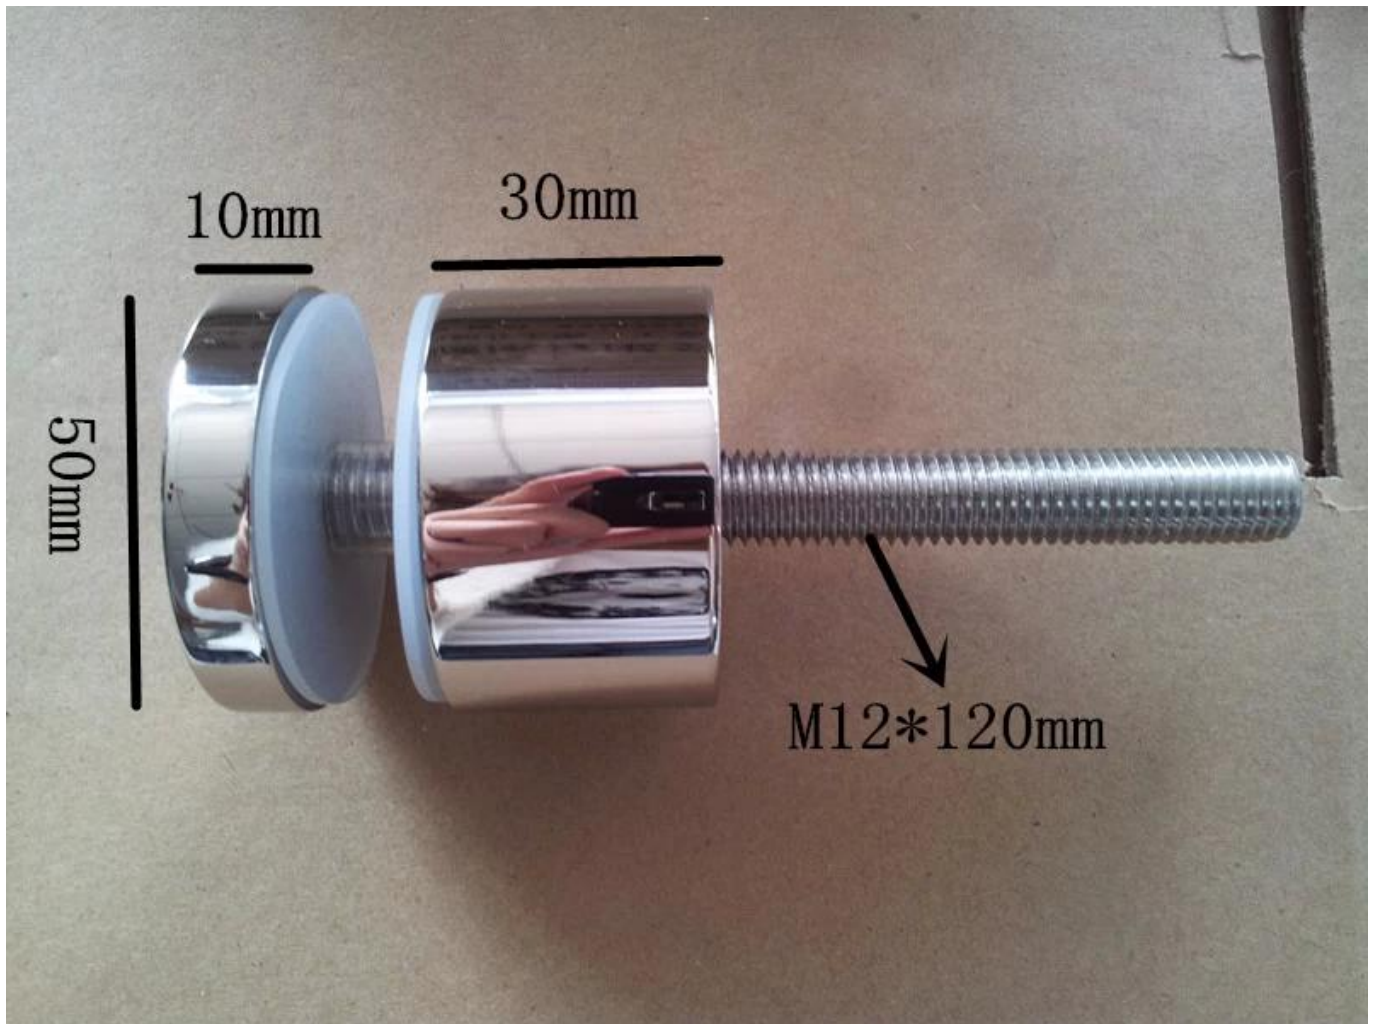

### Model No. : SF-30

Material	Stainless steel 304/ 316
Finish	Satin / mirror polished
Size	30*10mm cap, 30*25mm body , M8*100 bolt , silicon rubber gasket included

### Model No. : SF-50

Material	Stainless steel 304/ 316
Finish	Satin / mirror polished
Size	50*10mm cap, 50*30 mm body , M12*120 bolt , silicon rubber gasket included

### Model No. : SF-50 T

Material	Stainless steel 304/ 316
Finish	Satin / mirror polished
Size	50*10mm cap, 50*30 mm body, silicon rubber gasket included
Mounting plate size	200*100*10mm

□□□□ □□

□□□□□□ □□□□