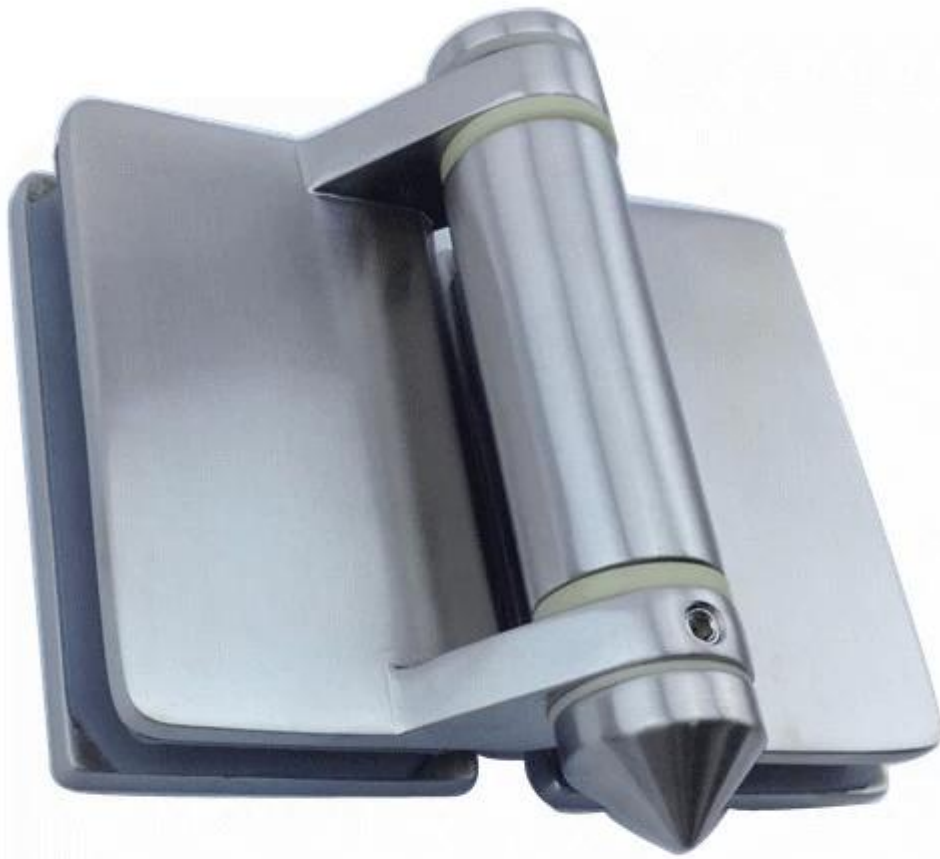

# glass hinge for pool fence gate

## project show

G-G 1

G-R 1

G-W 1

**G-G1: sheet metal glass to glass hinge**

**G-G 1**

**G-R1: sheet metal glass to round post hinge**

**G-R 1**

**G-W1: sheet metal glass to square post/ wall hinge**

**G-W 1**

**G-G2: casting glass to glass hinge**

**G-G2**

**G-R2: casting glass to round post hinge**

**G-R2**

**G-W2: casting glass to square post/ wall hinge**