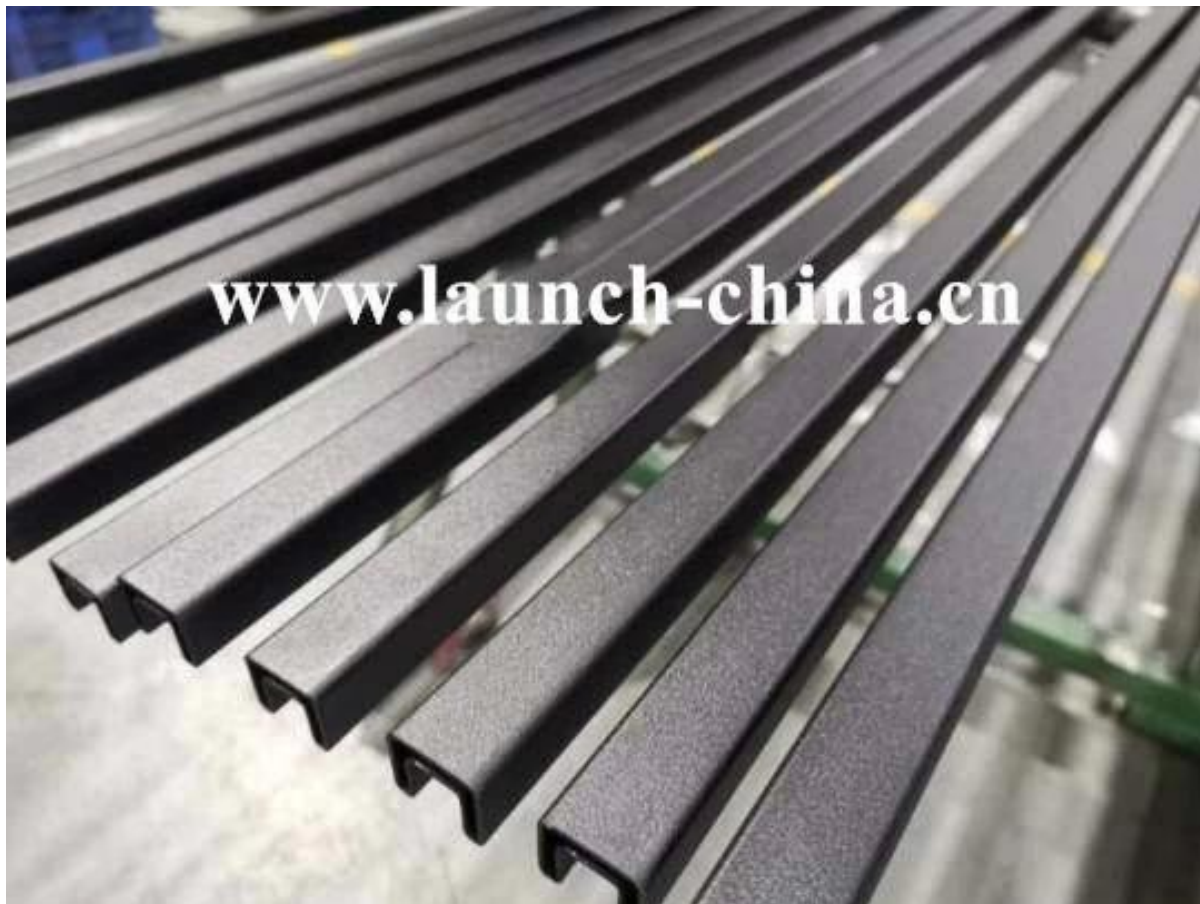

Matt black mini slot rail tube or top handrail tube for 12mm glass fence

Quick details:

Item name: mini slot rail tube

Material: stainless steel 316

Finish: matt or bright

Use for 10-12mm glass fence

Drawing: