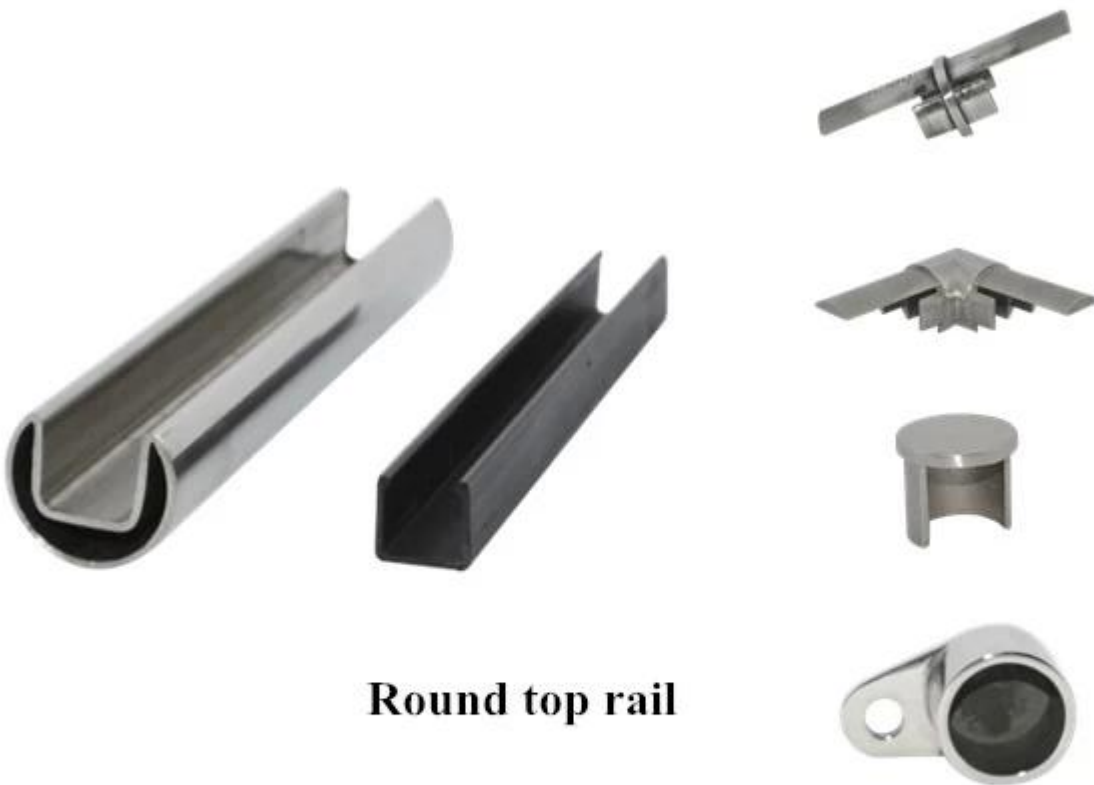

It must be a good choice to choose our round top rail for outside glass fence.

Round channel outer diameter: 25.4mm, inner rubber groove 14mm\*14mm.

Square channel outer size: 25mm\*21mm, inner rubber groove 14mm\*14mm.

The channel length is as per your request, but for easier transport, the Max. length should be 5.8m.

### round top rail and fittings