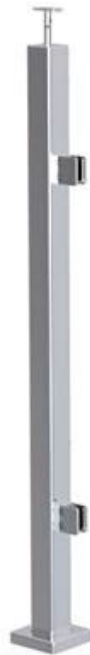

There are three different types of square balustrade post for outdoor balcony design.

1. one way end post

**LCH-103**

2. two way inline post

**LCH-104**

3. two way corner post

**LCH-105**

If you want to beautify your balcony and make it more security for your kids and your pets, please choose us and contact us without any hesitation.