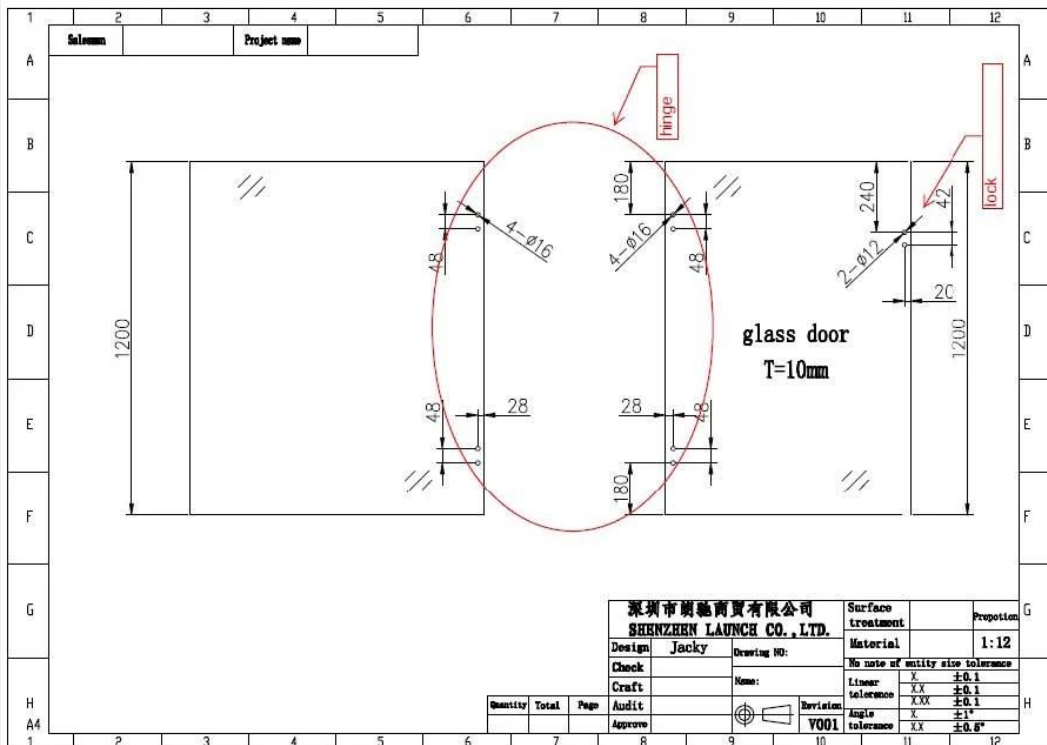

2. الصور والرسم.

**Spring loaded hinges**

Stainless steel spring loaded hinges  
 -Made of SS 316  
 - For use of 8-12.76mm glass

Maximum door leaf weight : 30 kg /pair  
 Maximum door leaf width : 900mm  
 Spring can be adjusted for closing speed control .

Part # G-G

Part # G-R

Part # G-W

SHENZHEN LAUNCH CO., LTD

3. رسم ثقب زجاجي بوابة الزجاج -

**Spring loaded hinges**

Glass hole drawing for hinge set & glass latch

SHENZHEN LAUNCH CO., LTD