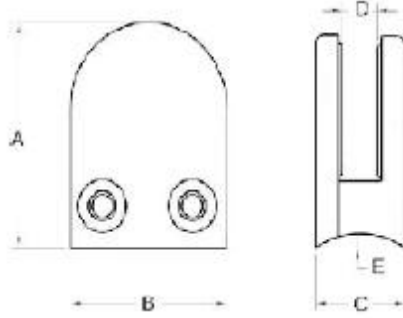

Material	Stainless steel 304/ 316
Finish	Satin / mirror polished
For glass thickness	6mm -13.52mm

Model No.	A	B	C	D	E
G103	50	40	22	8	0
G104	50	40	26	12	0
G105	55	45	28	14	0
G103R	52	40	22	8	R-21.5
G104R	52	40	26	12	R-21.5
G105R	58	45	28	14	R-25.4

10-8 玻璃厚度 5/16 " - 3/8 " (13.52mm - 9.525mm) 玻璃厚度 13.52mm