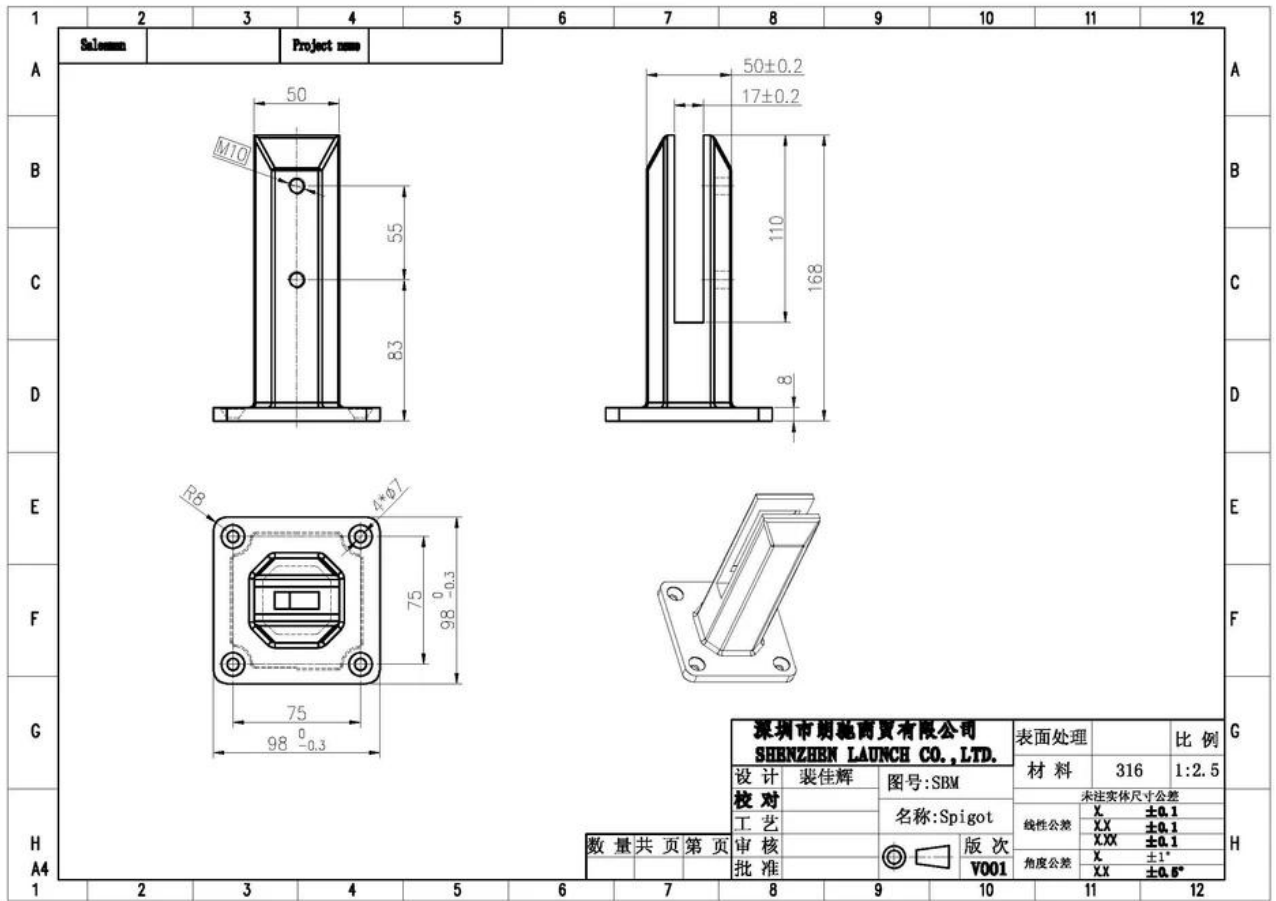

SBM-2 is our hot item in pool fence design. Choosing us must be right. We will give you what you want.

Here is the picture of SBM-2.

SBM-2

the drawing

Any interest in our SBM-2, please contact me without any hesitation.