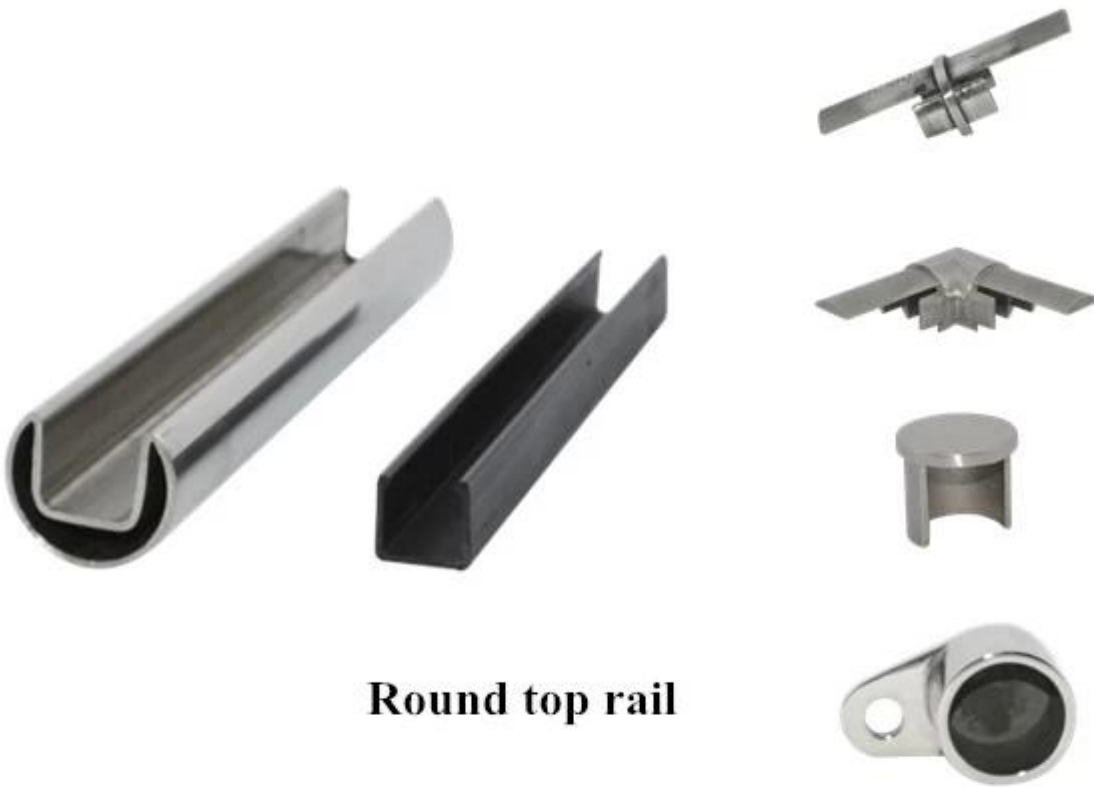

stainless steel top rail for balcony design. It can make your balcony more elegant and security.

project show

Features of top rail

material	stainless steel 316/316L
finish	mirror or satin
mounted	flooring
dimension	round: dia 25.4mm, groove 14*14mm, 5.8 meter per length square: 25*21mm, groove 14*14mm, 5.8 meter per length
for glass thickness	12mm
rail fittings	180 degree connector, 90 degree connector, wall to rail connector, end cap
position	bridge railings, deck railings, porch railings, swimming pool fence railings

square top rail

For an installation, rubber groove inside the channel to adjust the thickness of glass. No hole needs in glass.

The channel length is as per your request, but for easier transport, the max. length should be 5.8 meter.