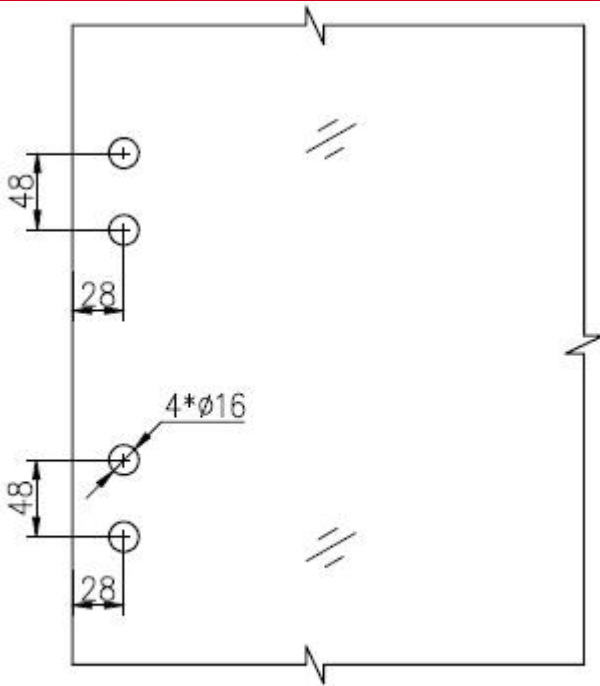

180

1.

Item: G-G2

2.Product:

3.Material: SS316

4.Glass 12-10 :mm

5.MOQ: 1PC

6.Finish:

7.Closed

Shenzhen Launch Co.,Ltd

www.launch-china.cn

Shenzhen Launch Co.,Ltd

www.launch-china.cn

Shenzhen Launch Co.,Ltd

www.launch-china.cn

Hole dimensions