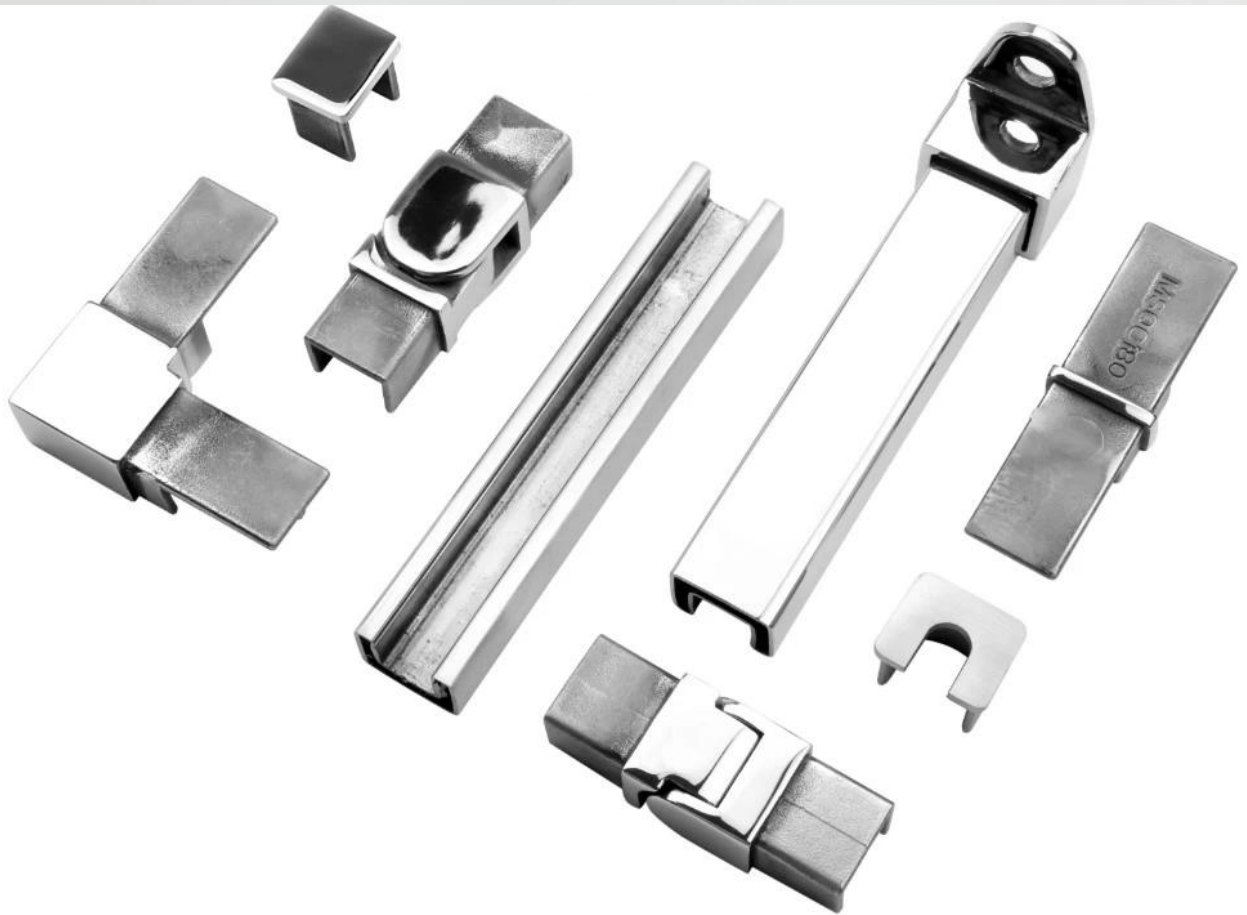

316 21 14 * 14 25mm 14 * 14 mm.

-

#	MSQCW
316	316
21 * 25	
50	

-

90 degree Corner connector

180 degree middle connector

End Cap

Wall Bracket