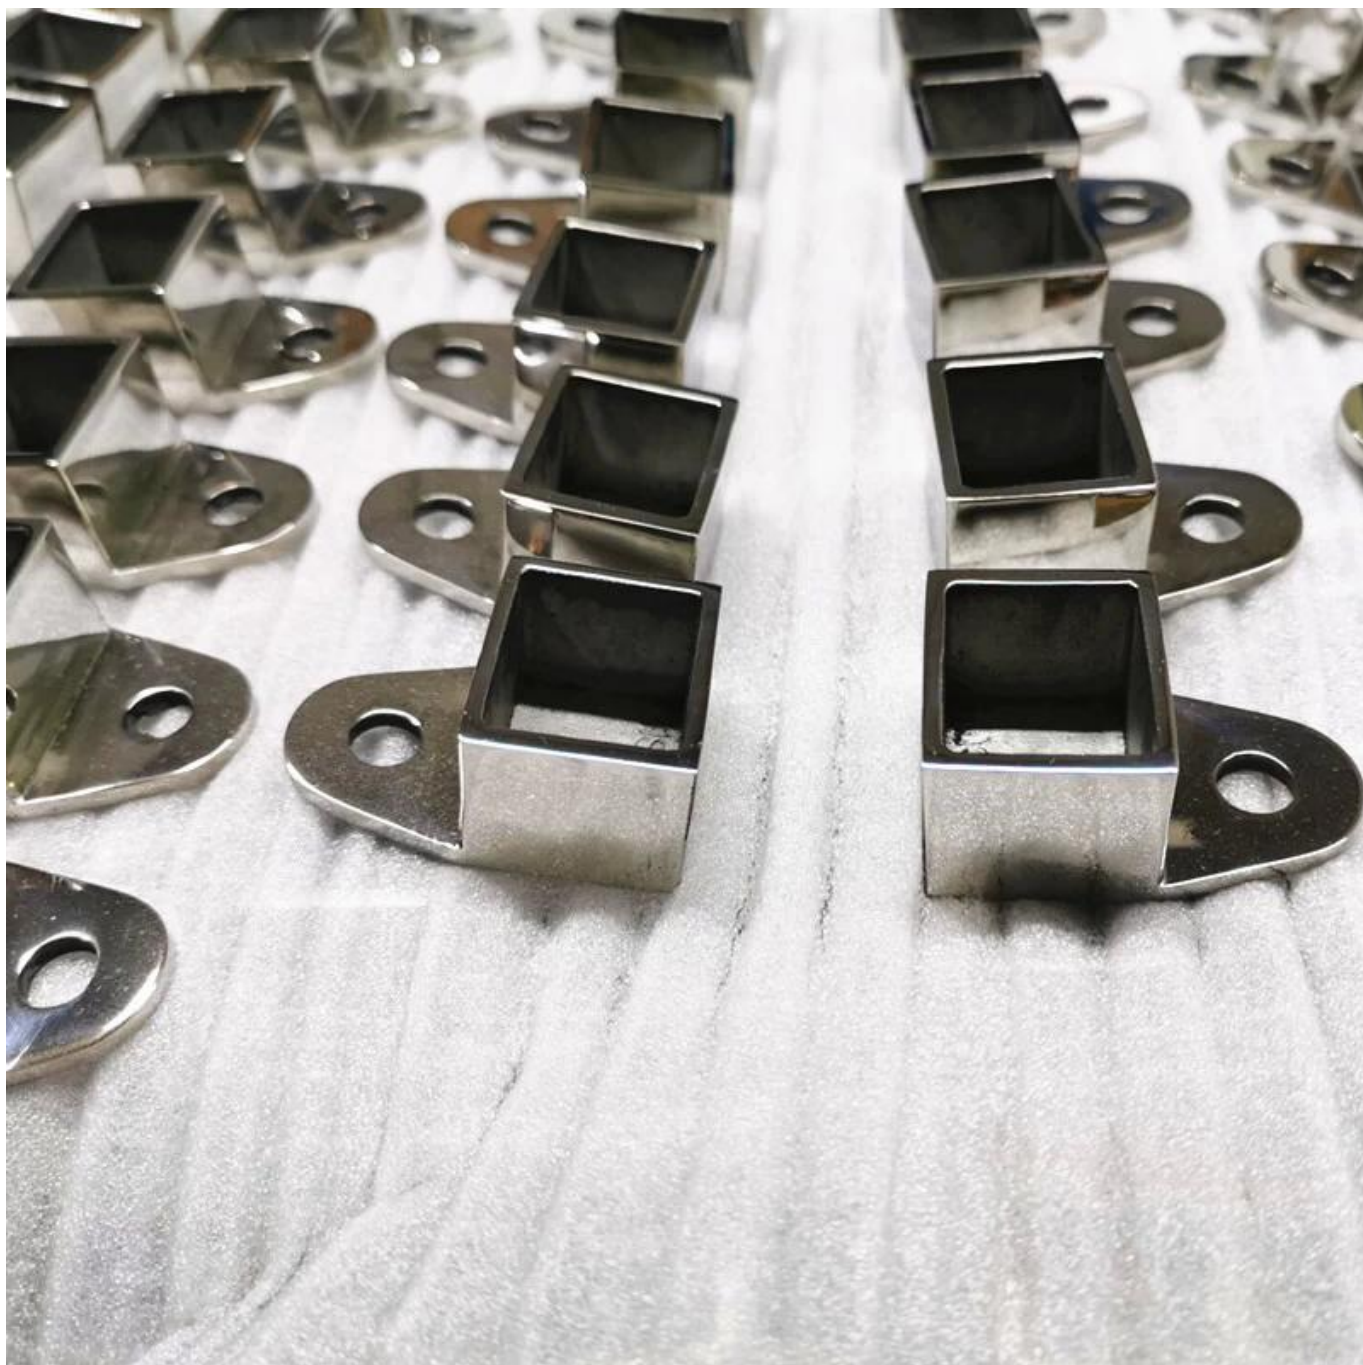

316 21 14 * 14 25mm 14 * 14 mm.

-

#	MSQCW
316	316
21 * 25	
50	

-

90 degree Corner connector

180 degree middle connector

End Cap

Wall Bracket