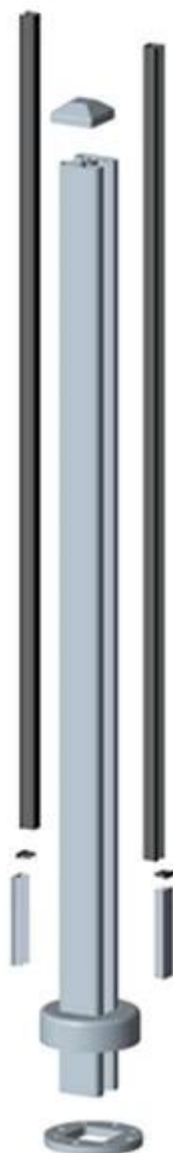

## 1265mm high square 180 degree aluminum post

Material: 6063/6061 T5 aluminum post

post height: 1265mm and 1400mm for base plate type, or 1800 inground type;

Thickness: 3mm;

finish: mill, anodizing, powder coating with RAL color;

accessories: one set of post including cap,base and cover,snap insert

dimension: square type:50\*50\*3mm and round type:dia50mm\*3mm

used for balcony and pool fencing

accessories:

**Square 1 way**

**Square 2 way  
180 degree**

**Square 2 way  
135 degree**

**Square 2 way  
90 degree**

Post view:

Project show:

Aluminum post could be used at your pool fence, balcony, deck and so on, with strong anti rust ability;