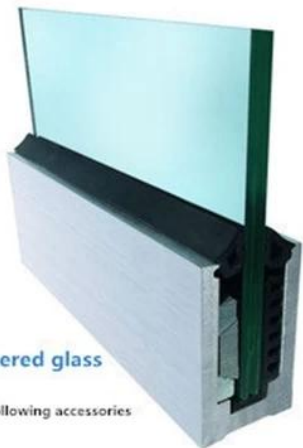

1 m aluminium groove contains the following accessories (excluding glass)

Aluminum trough 1 m Decorative cover 2 meters Aluminum plastic fittings 3 sets Expansion screws 3 pieces

LCH-B01 / A02: ohne / mit Verkleidung zur Verwendung mit 16 mm bis 17,52 mm Glas

LCH-B01

16 mm to 17.52 mm tempered glass

1 m aluminium groove contains the following accessories (excluding glass)

LCH-B02

16 mm to 17.52 mm tempered glass

1 m aluminium groove contains the following accessories (excluding glass)

LCH-C01 / A02: ohne / mit Verkleidung zur Verwendung mit 12 mm bis 13,14 mm Glas

LCH-C01

12 mm to 13.14 mm tempered glass

1 m aluminium groove contains the following accessories (excluding glass)

LCH-C02

12 mm to 13.14 mm tempered glass

1 m aluminium groove contains the following accessories (excluding glass)

LCH-D01 / A02: ohne / mit Verkleidung zur Verwendung mit 12 mm bis 13,14 mm Glas

LCH-D01

12 mm to 13.14 mm tempered glass

1 m aluminium groove contains the following accessories (excluding glass)