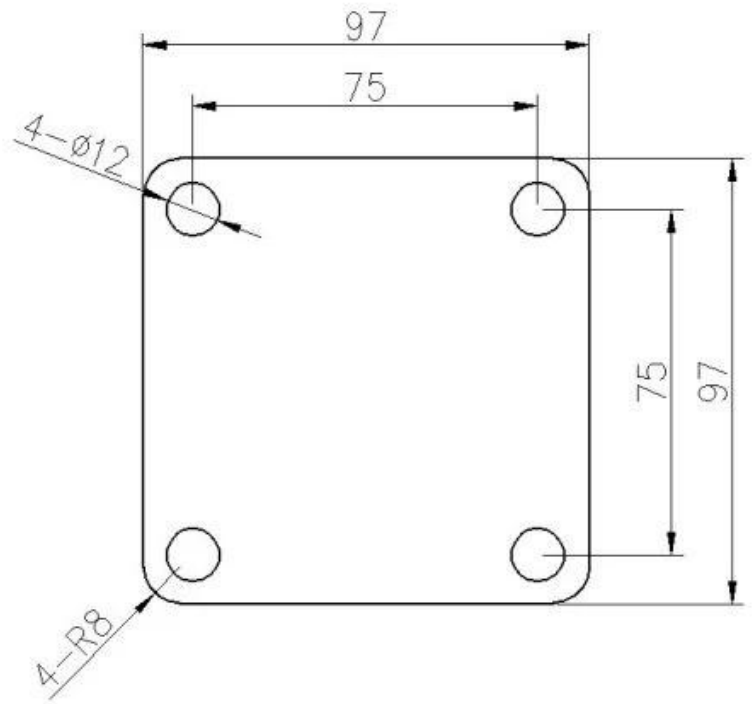

TechnischZeichnung

深圳市朗馳商貿有限公司 SHENZHEN LAUNCH CO., LTD.		Surface treatment		Proportion
Design	Jacky	Material	2205	1:2
Check	Drawing NO: SM-4	No note of entity size tolerance		
Craft	Name:	Linear tolerance	X	±0.1
Audit	Revision	tolerance	XX	±0.1
Approve		Angle tolerance	X	±1°
	V001	tolerance	XX	±0.5°

深圳市朗馳商貿有限公司 SHENZHEN LAUNCH CO., LTD.		Surface treatment		Proportion
Design	Jacky	Material		1:2
Check	Drawing NO: SM	No note of entity size tolerance		
Craft	Name:	Linear tolerance	X	±0.1
Audit	Revision	tolerance	XX	±0.1
Approve		Angle tolerance	X	±1°
	V001	tolerance	XX	±0.5°