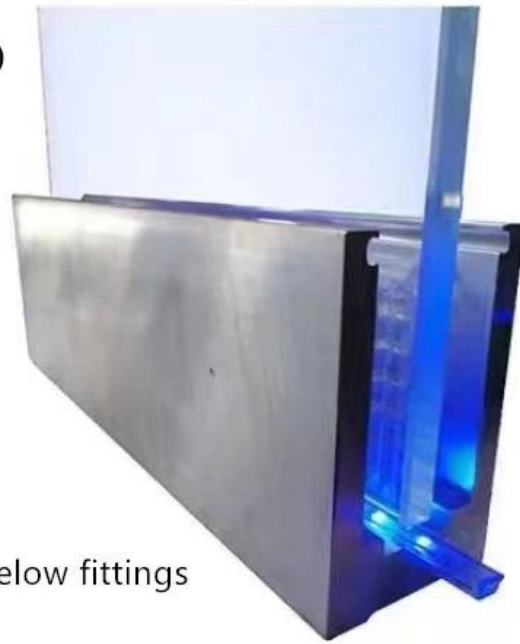

1 m aluminium groove contains the following accessories
(excluding glass)

Aluminum trough 1 m

Waterproof tape
2 meters

Aluminum plastic fittings
3 sets

Expansion screws
3 pieces

LED-Typ Aluminium U-Kanal-Glasgeländer auch in einem etwas anderen Design wie unten erhältlich

U CHANNEL (CAN BE WITH LED STRIPS)

Width 62mm , Height 102mm

1M of aluminum U channel includes below fittings

1 meter of u channel

concrete bolts 3 pcs

Expansion bolts 3 pcs

Packung von Fotos von Aluminium U-Kanälen -