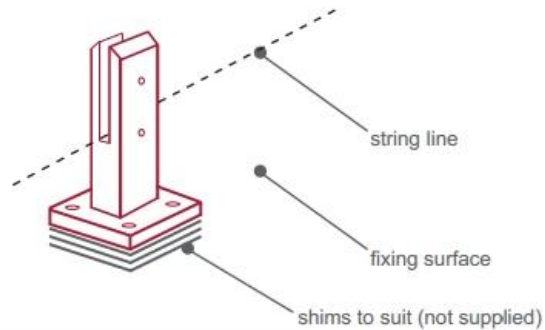

## fixing method: base plate spigots

Mark out the centre line of proposed glass fence with a chalk line. Determine clamp location based on a sheet size (recommendation on pages 1 & 2). Use base plate as a template to mark out the hole positions and drill holes to suit.

**Note:** Do not exceed 100mm gaps between glass panels. Optimum gap is 40mm to 60mm

Now the base plated spigots can be fitted to the floor and plumbed via shims (not supplied) under the base plates. Be sure to tighten firmly as the smallest of movement at the base plate will result in noticeable movement at the bottom of the glass fence.

**Tip:** By setting the two outer spigots of your total span, a string line can be run in the 'throat' of the spigots, giving correct height for all spigots in between

**Note:** Do not exceed 100mm gap from the fixing surface to the bottom of the glass