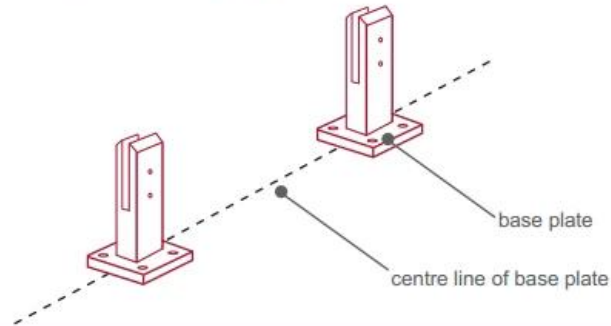

fixing method: base plate spigots

Mark out the centre line of proposed glass fence with a chalk line. Determine clamp location based on a sheet size (recommendation on pages 1 & 2). Use base plate as a template to mark out the hole positions and drill holes to suit.

Note: Do not exceed 100mm gaps between glass panels. Optimum gap is 40mm to 60mm