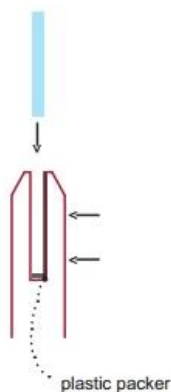

How adjustability works:

1. Place glass in spigot
2. Fix/ tension glass both sides with allen key