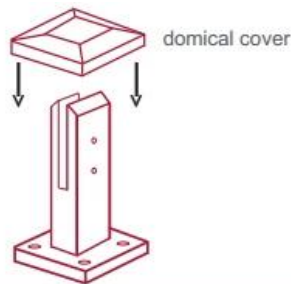

When all spigots are installed, slip domical cover the top of the spigot to hide fixings. It will be necessary to turn the adjustment screws on the spigot face all the way in to allow cover to pass over

Note: Same installation method applies to round base plate spigot