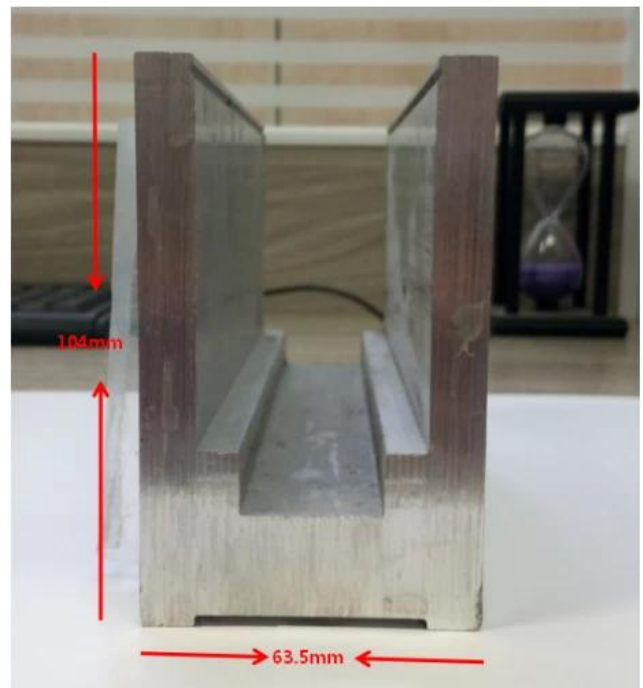

Waterproof tape 2 meters

Aluminum plastic fittings 3 sets

Expansion screws 3 pieces

LCH-D02

12 mm to 13.14 mm tempered glass

1 m aluminium groove contains the following accessories (excluding glass)

Aluminum trough 1 m

Small profile: for glass thickness 10-12.76mm

Big profile: for glass thickness 20-30mm

**SLOT TUBE HANDRAIL:**