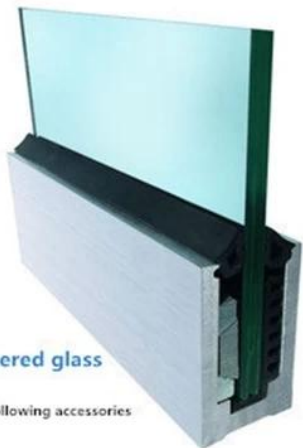

### LCH-B01

16 mm to 17.52 mm tempered glass

1 m aluminium groove contains the following accessories (excluding glass)

### LCH-B02

16 mm to 17.52 mm tempered glass

1 m aluminium groove contains the following accessories (excluding glass)

## LCH-C01 / A02: ohne / mit Verkleidung zur Verwendung mit 12 mm bis 13,14 mm Glas

### LCH-C01

12 mm to 13.14 mm tempered glass

1 m aluminium groove contains the following accessories (excluding glass)