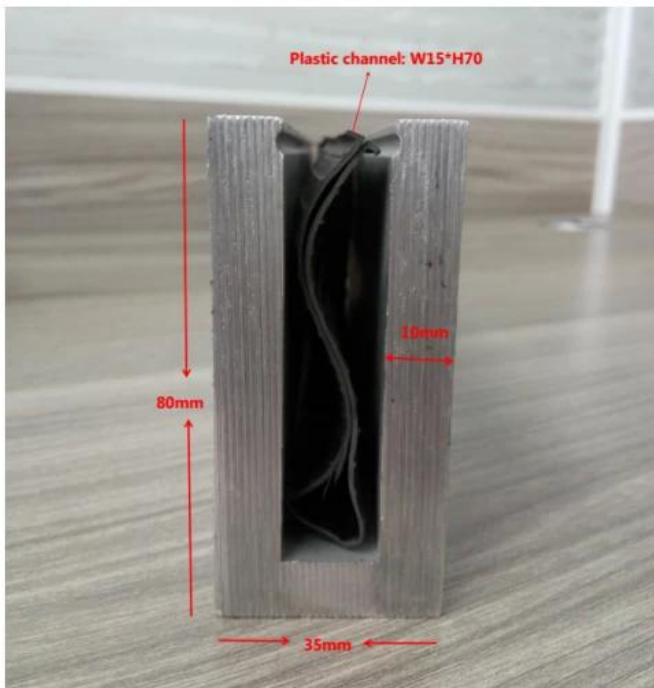

Waterproof tape 2 meters

Aluminum plastic fittings 3 sets

Expansion screws 3 pieces

LCH-D02

12 mm to 13.14 mm tempered glass

1 m aluminium groove contains the following accessories (excluding glass)

Aluminum trough 1 m

Small profile: for glass thickness 10-12.76mm

Big profile: for glass thickness 20-30mm

**SLOT TUBE HANDRAIL:**