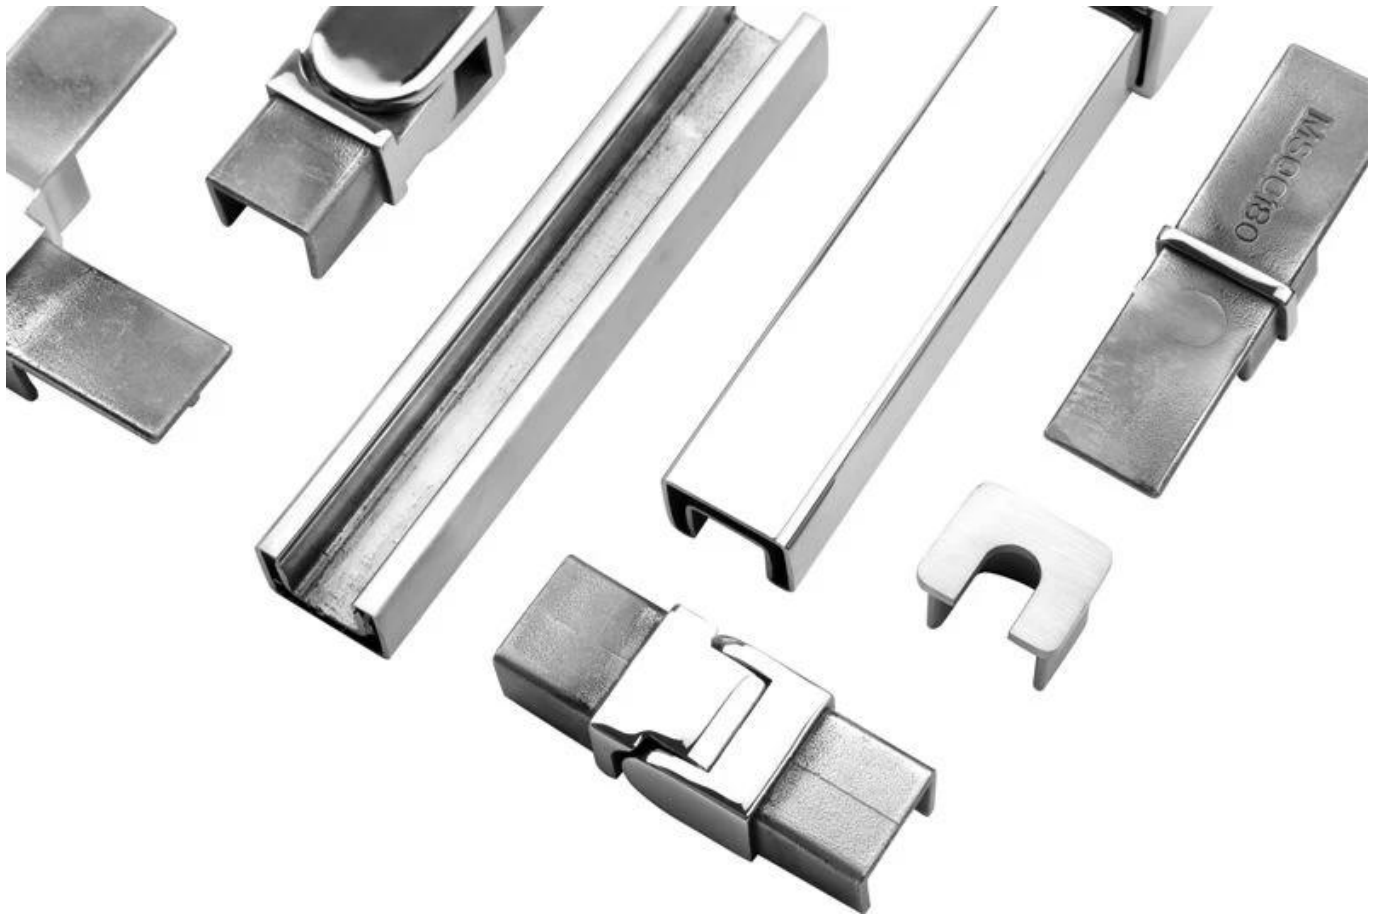

1 m aluminium groove contains the following accessories (excluding glass)

LCH-D01/D02: ohne/mit Verkleidung zur Verwendung mit 12mm bis 13,14 mm Glas

LCH-D01

12 mm to 13.14 mm tempered glass

1 m aluminium groove contains the following accessories (excluding glass)

Aluminum trough 1 m

Waterproof tape 2 meters

Aluminum plastic fittings 3 sets

Expansion screws 3 pieces

LCH-D02

12 mm to 13.14 mm tempered glass

1 m aluminium groove contains the following accessories (excluding glass)

Aluminum trough 1 m

Decorative cover 2 meters

Aluminum plastic fittings 3 sets

Expansion screws 3 pieces

Massenproduktion und Verpackung

SLOT ROHR HANDLAUF:

KEBIL 科比奥®

- | | |
|--|--|
| 1. Aluminum Railing Base | 7. End Cap |
| 2. Stainless Cap Screw | 8. Setting Block |
| 3. 1/2" Tempered Float Glass | 9. Expansive Cement |
| 4. Top Rail | 10. Cladding |
| 5. Splice | 11. Protective Insert |
| 6. Corner fitting
(Horizontal Shown Vertical
Also Available) | 12. Handrail Brackets and Fittings
Also Available |