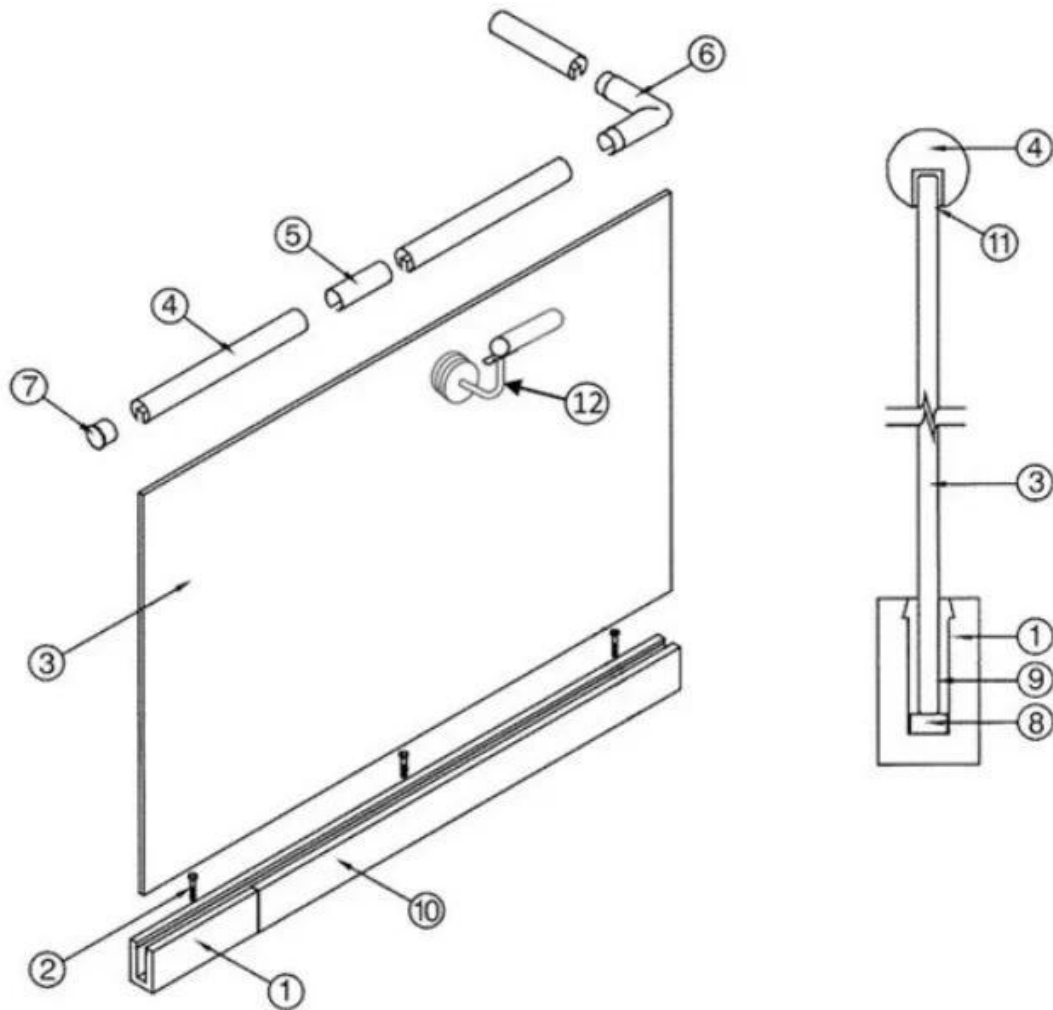

Aluminum trough 1 m

Waterproof tape 2 meters

Aluminum plastic fittings 3 sets

Expansion screws 3 pieces

LCH-D02

12 mm to 13.14 mm tempered glass

1 m aluminium groove contains the following accessories (excluding glass)

Aluminum trough 1 m

Decorative cover 2 meters

Aluminum plastic fittings 3 sets

Expansion screws 3 pieces

Massenproduktion und Verpackung

SLOT ROHR HANDLAUF:

KEBIL 科比奥®

- | | |
|--|--|
| 1. Aluminum Railing Base | 7. End Cap |
| 2. Stainless Cap Screw | 8. Setting Block |
| 3. 1/2" Tempered Float Glass | 9. Expansive Cement |
| 4. Top Rail | 10. Cladding |
| 5. Splice | 11. Protective Insert |
| 6. Corner fitting
(Horizontal Shown Vertical
Also Available) | 12. Handrail Brackets and Fittings
Also Available |