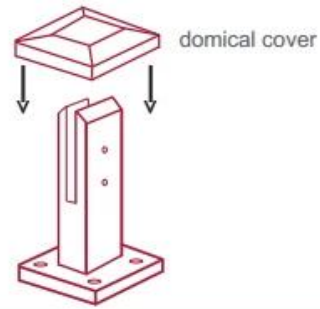

Duplex 2205 gebürsteter runder Bodenplatte Glaszapfen für rahmenlosen Schwimmbadglaszaun.

1. Funktionen -

Modell Nr.	RBM
Material	Duplex 2205 Edelstahl
Fertig	Gebürsteter Satin, Spiegel, Schwarz, Gold usw.
Zur Glasdicke.	10mm-13,52mm.
Höhe	168mm.
Moq.	1 stück

2. Foto & Dimension-

KEBIL 科比奥®

When all spigots are installed, slip domical cover the top of the spigot to hide fixings. It will be necessary to turn the adjustment screws on the spigot face all the way in to allow cover to pass over

Note: Same installation method applies to round base plate spigot

The glass is then installed to the spigots. Place plastic packers between glass & spigot, at no stage should glass touch the metal

How adjustability works: