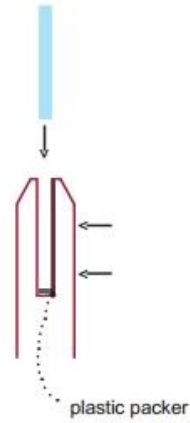

How adjustability works:

1. Place glass in spigot
2. Fix/ tension glass both sides with allen key

4. Rahmenlose Glasgeländer mit Duplex 2205 gebürstet Rundgrundplatte Glaszapfen