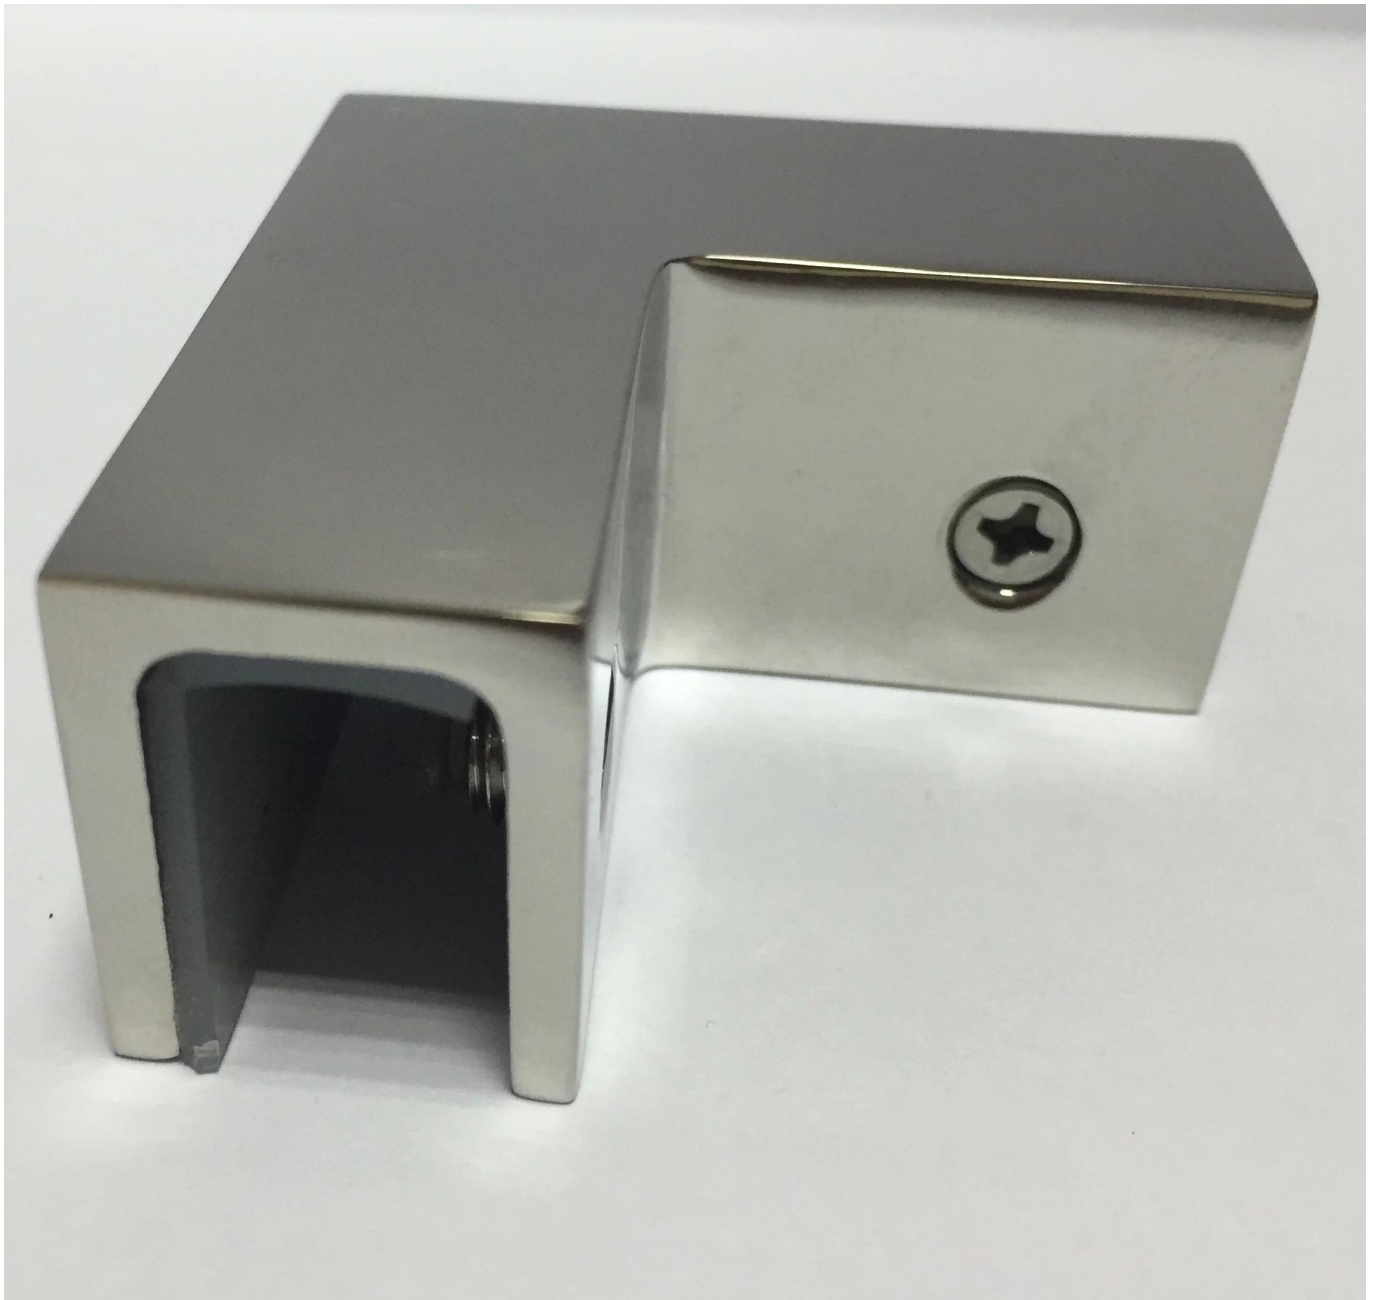

Hochwertige 90-Grad-Glasklemme aus rostfreiem Stahl Glasgelaenderklemme

Produktbilder:

**TechnischZeichnung**

**ProjektFoto:**

**Weitere Glasklammern::**

**BC-80x35**

- Square 80x35mm clamps
- To hold **180°** glass panels
- For 8-12mm glass

**CB-90**

- Corner glass clamp
- To hold **90°** glass panels
- For 8-12mm glass

**BC-60**

- Round  $\phi 60$ mm clamps
- To hold **180°** glass panels
- For 8-12mm glass

**PV-90**

- Corner glass clamp
- To hold **90°** glass panels
- For 12-15mm glass

**CB-180**

- **Glass to wall** clamps
- For 8-12mm glass

**PV-135**

- Corner glass clamp
- To hold **135°** glass panels
- For 8-12mm glass

Drawing	Picture	Ref.	A	B	C	D	E
		G108	55	55	30	11	0
		G108R	58	55	30	11	R25.4
		G101	51	41	25	11	0
		G101R	55	41	25	11	R21.5/R25.4
		G102	44	44	25	11	0
		G102R	48	44	25	11	R21.5/R25.4
		G103	50	40	22	8	0
		G104	50	40	26	12	0
		G105	54	45	28	14	0
		G107	63	45	28	14	0
		G103R	52	40	22	8	R21.5
		G104R	52	40	26	12	R21.5
		G105R	58	45	28	14	R21.5/R25.4
		G107R	66	45	28	14	R21.5/R25.4
		G106	50	40	25	12	0
		G106R	52	40	25	12	R21.5/R25.4