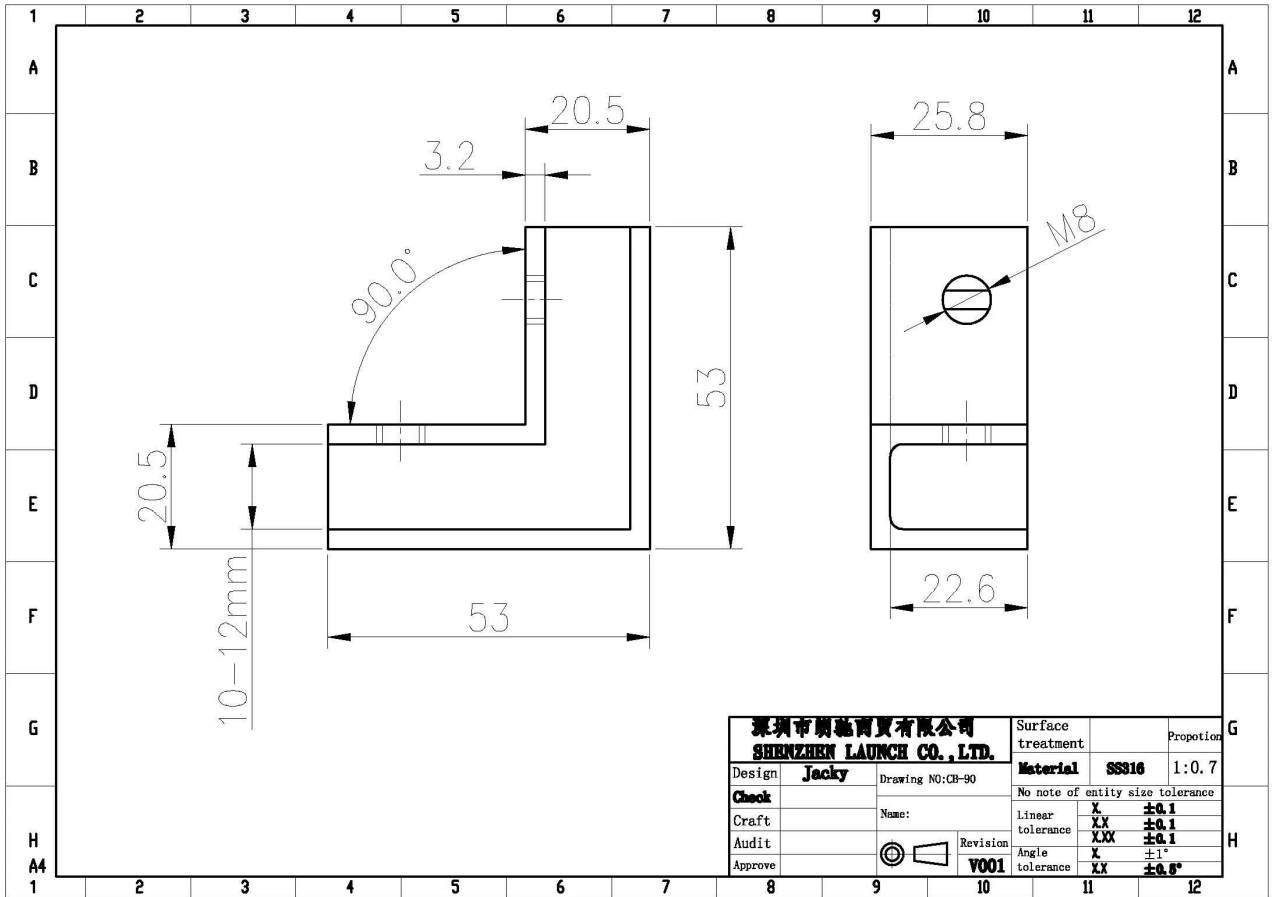

Hochwertige 90-Grad-Glasklemme aus rostfreiem Stahl Glasgelaenderklemme

Produktbilder:

**TechnischZeichnung**

**ProjektFoto:**

**Weitere Glasklammern::**

**BC-80x35**

- Square 80x35mm clamps
- To hold **180°** glass panels
- For 8-12mm glass

**CB-90**

- Corner glass clamp
- To hold **90°** glass panels
- For 8-12mm glass

**BC-60**

- Round  $\phi 60$ mm clamps
- To hold **180°** glass panels
- For 8-12mm glass

**PV-90**

- Corner glass clamp
- To hold **90°** glass panels
- For 12-15mm glass

**CB-180**

- **Glass to wall** clamps
- For 8-12mm glass

**PV-135**

- Corner glass clamp
- To hold **135°** glass panels
- For 8-12mm glass

Drawing	Picture	Ref.	A	B	C	D	E
		G108	55	55	30	11	0
		G108R	58	55	30	11	R25.4
		G101	51	41	25	11	0
		G101R	55	41	25	11	R21.5/R25.4
		G102	44	44	25	11	0
		G102R	48	44	25	11	R21.5/R25.4
		G103	50	40	22	8	0
		G104	50	40	26	12	0
		G105	54	45	28	14	0
		G107	63	45	28	14	0
		G103R	52	40	22	8	R21.5
		G104R	52	40	26	12	R21.5
		G105R	58	45	28	14	R21.5/R25.4
		G107R	66	45	28	14	R21.5/R25.4
		G106	50	40	25	12	0
		G106R	52	40	25	12	R21.5/R25.4