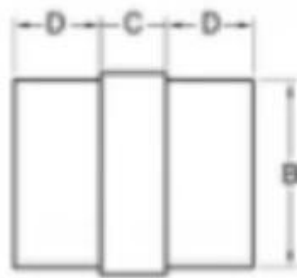

A	B	C	D
12	10	10	10
20	17	10	15
38	35	10	25
42.4	39.4	10	25
50.8	47.8	10	25

Einstellbarer massiver Rundrohrverbinder

Modell Nr.: E305