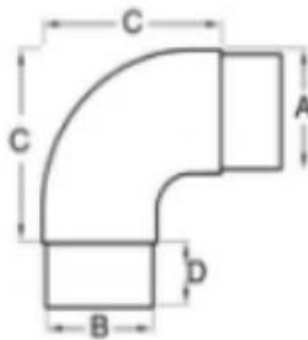

KEBIL 科比奥®

E302

A	B	C	D
42.4	39.4	70	30
50.8	47.8	80	27

Rundrohrverbinder

Modell Nr.: E303

E303

A	B	C	D
42.4	39.4	65	25
50.8	47.8	80	26

Gerader Rundrohrverbinder

Description: The joint to connect 12mm tubes with graduations between 90° and 180°.
描述: 此接头连接12mm管从90°到180°范围变化。

新编号	旧编号	A	B	C
E305/12	R-12	12	21	10

Für 20mm Rohr

Description: The joint to connect 20mm tubes with graduations between 90° and 180°.
描述: 此接头连接20mm管从90°到180°范围变化。