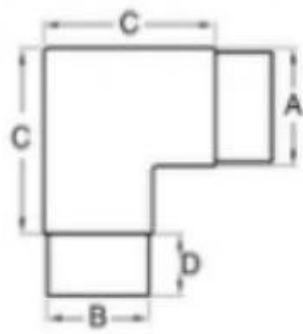

A	B	C	D
42.4	39.4	70	30
50.8	47.8	80	27

Rundrohrverbinder

Modell Nr.: E303