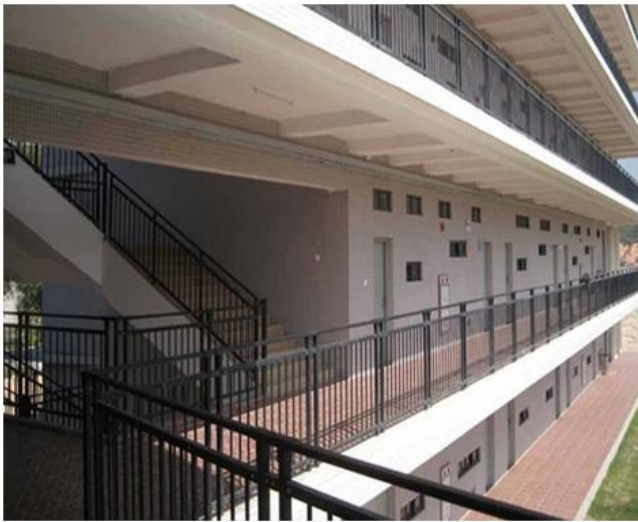

Kontakte

Danke für Ihren Besuch!

Benötigen Sie Zitat oder Fragen, hinterlassen Sie bitte eine Nachricht. Wir werden uns innerhalb von 24 Stunden bei Ihnen melden.

Für alle dringenden Anfragen wenden Sie sich bitte in Kontakt:

Wendy E-Mail: sales04@launch-china.cn

Mob / Was ist App: +86 15989339827