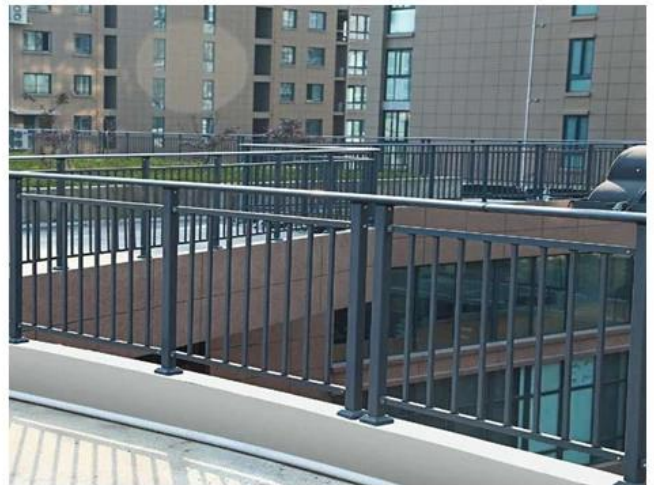

Kontakte

Danke für Ihren Besuch!

Benötigen Sie Zitat oder Fragen, hinterlassen Sie bitte eine Nachricht. Wir werden uns innerhalb von 24 Stunden bei Ihnen melden.

Für alle dringenden Anfragen wenden Sie sich bitte in Kontakt:

Wendy E-Mail: sales04@launch-china.cn

Mob / Was ist App: +86 15989339827