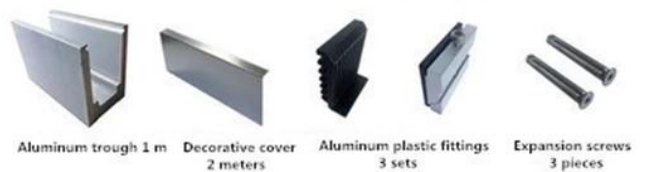

LCH-B01

16 mm to 17.52 mm tempered glass

1 m aluminium groove contains the following accessories (excluding glass)

LCH-B02

16 mm to 17.52 mm tempered glass

1 m aluminium groove contains the following accessories (excluding glass)

LCH-C01 / A02: ohne / mit Verkleidung zur Verwendung mit 12 mm bis 13,14 mm Glas

LCH-C01

12 mm to 13.14 mm tempered glass

1 m aluminium groove contains the following accessories (excluding glass)

LCH-C02

12 mm to 13.14 mm tempered glass

1 m aluminium groove contains the following accessories (excluding glass)

LCH-D01 / A02: ohne / mit Verkleidung zur Verwendung mit 12 mm bis 13,14 mm Glas

LCH-D01

12 mm to 13.14 mm tempered glass

1 m aluminium groove contains the following accessories (excluding glass)

Aluminum trough 1 m

Waterproof tape 2 meters

Aluminum plastic fittings 3 sets

Expansion screws 3 pieces

LCH-D02

12 mm to 13.14 mm tempered glass

1 m aluminium groove contains the following accessories (excluding glass)