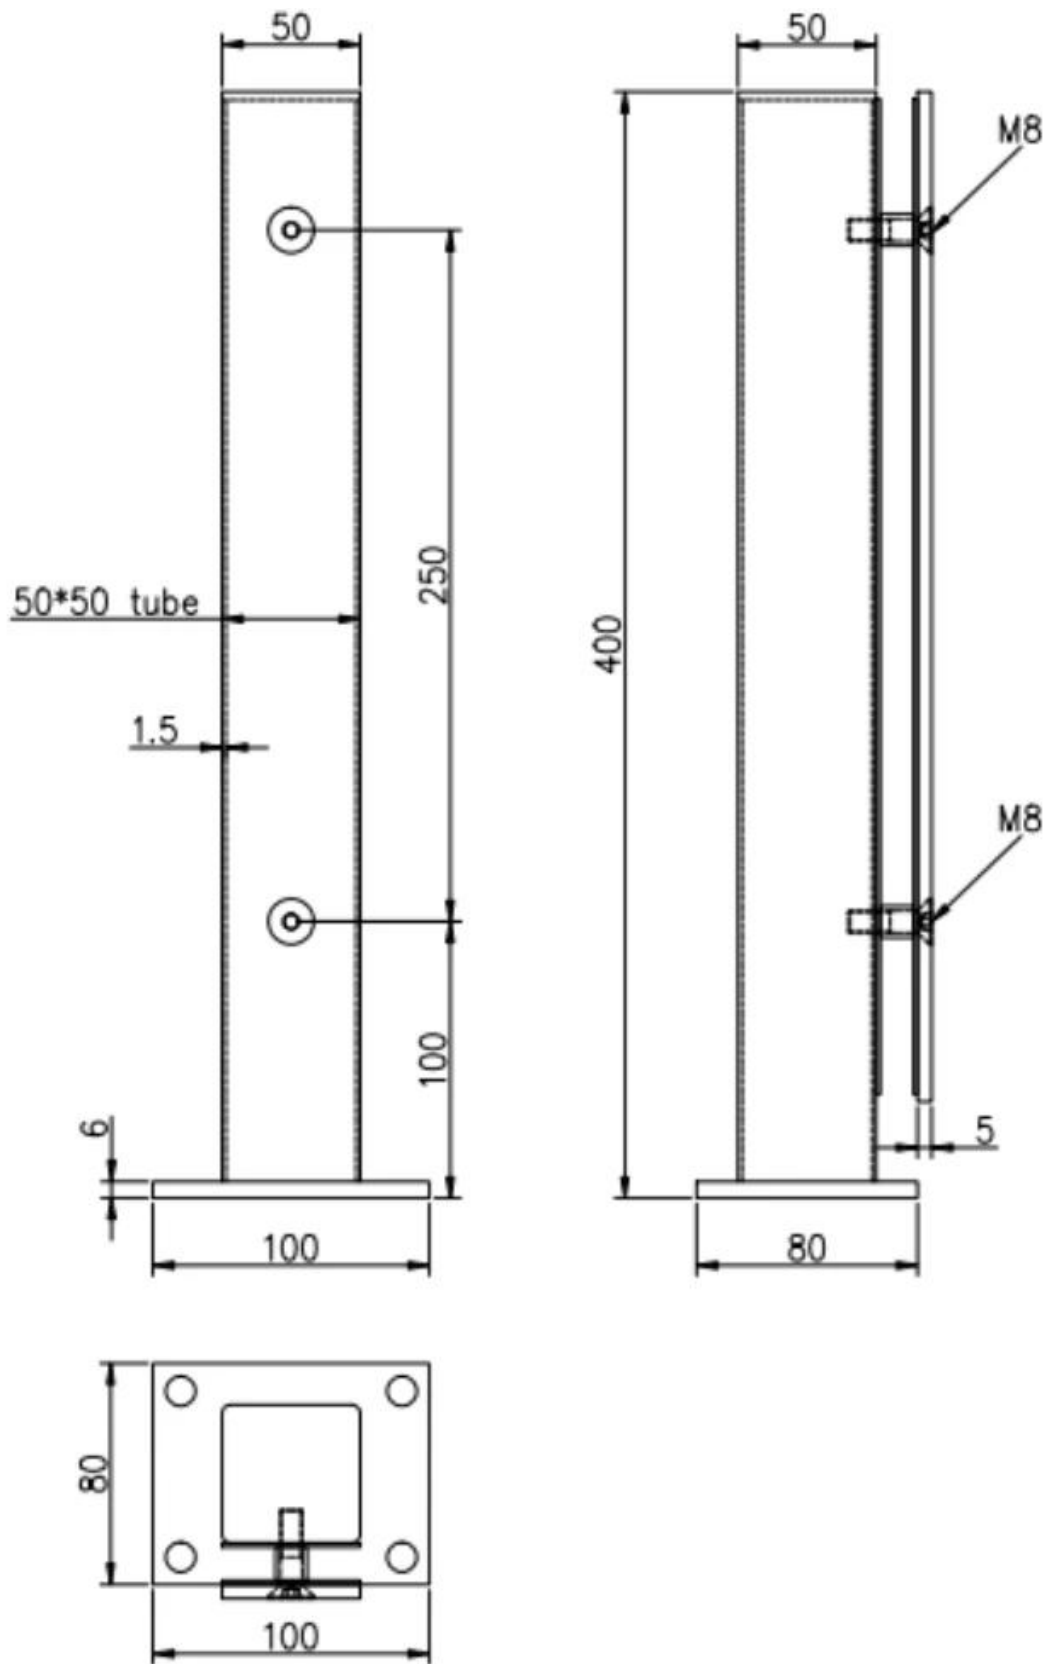

Bohrglas-Lochzeichnung