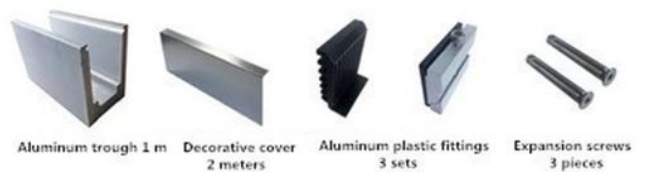

1 m aluminium groove contains the following accessories (excluding glass)

LCH-B02

16 mm to 17.52 mm tempered glass

1 m aluminium groove contains the following accessories (excluding glass)

LCH-C01 / A02: ohne / mit Verkleidung zur Verwendung mit 12 mm bis 13,14 mm Glas

LCH-C01

12 mm to 13.14 mm tempered glass

1 m aluminium groove contains the following accessories (excluding glass)

LCH-C02

12 mm to 13.14 mm tempered glass

1 m aluminium groove contains the following accessories (excluding glass)

LCH-D01 / A02: ohne / mit Verkleidung zur Verwendung mit 12 mm bis 13,14 mm Glas

LCH-D01

12 mm to 13.14 mm tempered glass

1 m aluminium groove contains the following accessories (excluding glass)

Aluminum trough 1 m

Waterproof tape 2 meters

Aluminum plastic fittings 3 sets

Expansion screws 3 pieces

LCH-D02

12 mm to 13.14 mm tempered glass

1 m aluminium groove contains the following accessories (excluding glass)

Aluminum trough 1 m