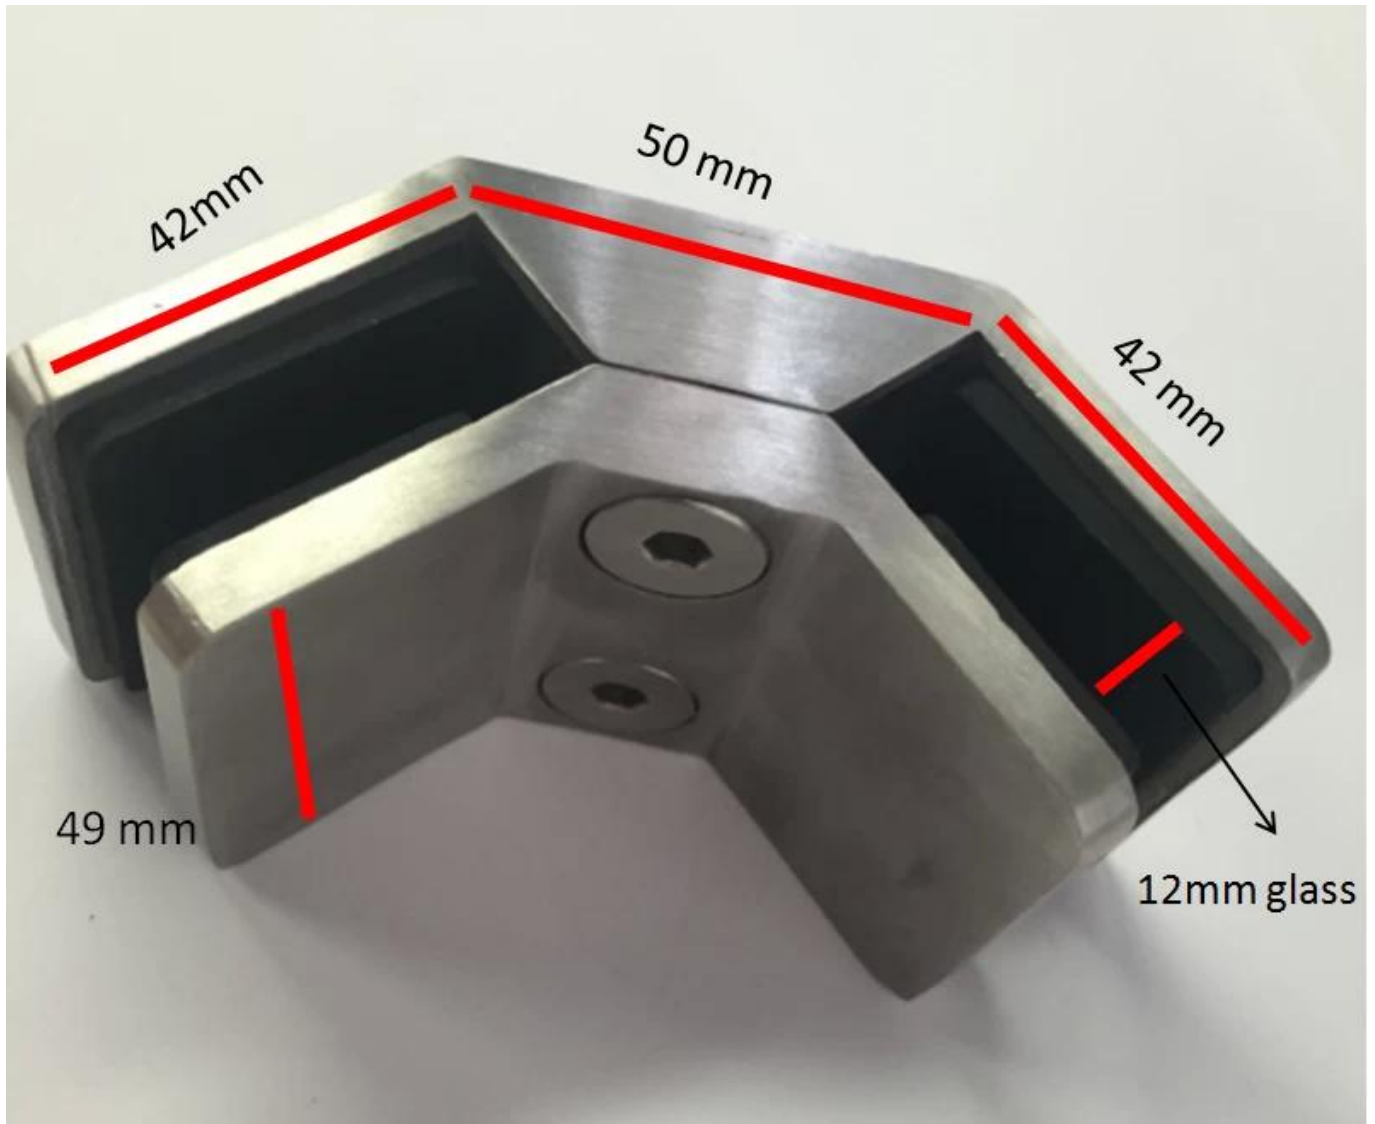

Rahmloses Glasgeländer aus Edelstahl 90 Grad Glasklemmen Glasclips

Produktbilder:

Unterschiedliche Beendigung

TechnischZeichnung

Produktionen:

ProjektFoto:

KEBIL 科比奥®

Mehr Glasklemmen:

BC-80x35

- Square 80x35mm clamps
- To hold **180°** glass panels
- For 8-12mm glass

CB-90

- Corner glass clamp
- To hold **90°** glass panels
- For 8-12mm glass

BC-60

- Round ϕ 60mm clamps
- To hold **180°** glass panels
- For 8-12mm glass

PV-90

- Corner glass clamp
- To hold **90°** glass panels
- For 12-15mm glass

CB-180

- **Glass to wall** clamps
- For 8-12mm glass

PV-135

- Corner glass clamp
- To hold **135°** glass panels
- For 8-12mm glass

Drawing	Picture	Ref.	A	B	C	D	E
		G108	55	55	30	11	0
		G108R	58	55	30	11	R25.4
		G101	51	41	25	11	0
		G101R	55	41	25	11	R21.5/R25.4
		G102	44	44	25	11	0
		G102R	48	44	25	11	R21.5/R25.4
		G103	50	40	22	8	0
		G104	50	40	26	12	0
		G105	54	45	28	14	0
		G107	63	45	28	14	0
		G103R	52	40	22	8	R21.5
		G104R	52	40	26	12	R21.5
		G105R	58	45	28	14	R21.5/R25.4
		G107R	66	45	28	14	R21.5/R25.4
		G106	50	40	25	12	0
		G106R	52	40	25	12	R21.5/R25.4