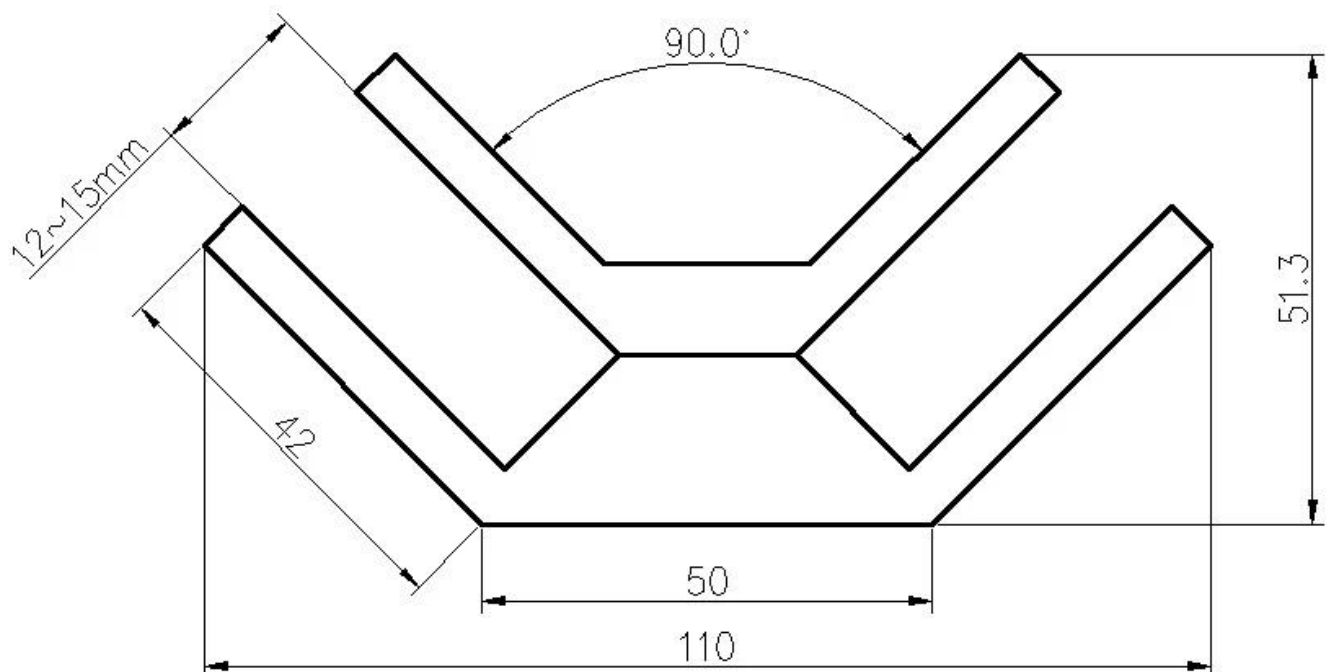

Rahmloses Glasgeländer aus Edelstahl 90 Grad Glasklemmen Glasclips

Produktbilder:

Unterschiedliche Beendigung

TechnischZeichnung

Produktionen:

ProjektFoto:

KEBIL 科比奥®

Mehr Glasklemmen:

BC-80x35

- Square 80x35mm clamps
- To hold **180°** glass panels
- For 8-12mm glass

CB-90

- Corner glass clamp
- To hold **90°** glass panels
- For 8-12mm glass

BC-60

- Round ϕ 60mm clamps
- To hold **180°** glass panels
- For 8-12mm glass

PV-90

- Corner glass clamp
- To hold **90°** glass panels
- For 12-15mm glass

CB-180

- **Glass to wall** clamps
- For 8-12mm glass

PV-135

- Corner glass clamp
- To hold **135°** glass panels
- For 8-12mm glass

Drawing	Picture	Ref.	A	B	C	D	E
		G108	55	55	30	11	0
		G108R	58	55	30	11	R25.4
		G101	51	41	25	11	0
		G101R	55	41	25	11	R21.5/R25.4
		G102	44	44	25	11	0
		G102R	48	44	25	11	R21.5/R25.4
		G103	50	40	22	8	0
		G104	50	40	26	12	0
		G105	54	45	28	14	0
		G107	63	45	28	14	0
		G103R	52	40	22	8	R21.5
		G104R	52	40	26	12	R21.5
		G105R	58	45	28	14	R21.5/R25.4
		G107R	66	45	28	14	R21.5/R25.4
		G106	50	40	25	12	0
		G106R	52	40	25	12	R21.5/R25.4