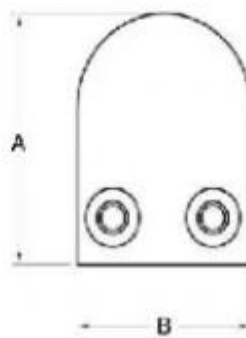

Edelstahlglasklemme

304SS / 316SS

Satin / Spiegeloberfläche

6-12mm Glas

Viele Arten von Installationsarten

G102 / G102R

Model No.	A	B	C	D	E
G106	50	40	25	11	0
G106R	52	40	25	11	R-21.5

G103 / G103R

Model No.	A	B	C	D	E
G103	50	40	22	8	0
G103R	52	40	22	8	R-21.5

G104 / G104R

Model No.	A	B	C	D	E
G104	50	40	26	12	0
G104R	52	40	26	12	R-21.5

G105 / G105R

Model No.	A	B	C	D	E
G103	50	40	22	8	0
G104	50	40	26	12	0
G105	55	45	28	14	0
G103R	52	40	22	8	R-21.5
G104R	52	40	26	12	R-21.5
G105R	58	45	28	14	R-25.4