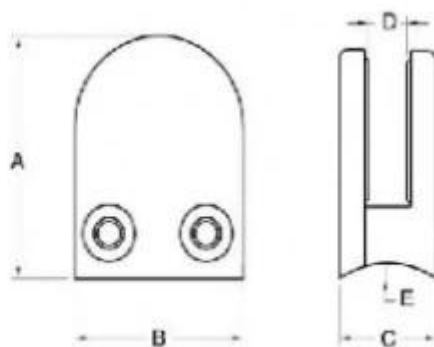

Edelstahlglasklemme

304SS / 316SS

Satin / Spiegeloberfläche

6-12mm Glas

Viele Arten von Installationsarten

G102 / G102R

Model No.	A	B	C	D	E
G106	50	40	25	11	0
G106R	52	40	25	11	R-21.5

G103 / G103R

Model No.	A	B	C	D	E
G103	50	40	22	8	0
G103R	52	40	22	8	R-21.5

G104 / G104R

Model No.	A	B	C	D	E
G104	50	40	26	12	0
G104R	52	40	26	12	R-21.5

G105 / G105R

Model No.	A	B	C	D	E
G103	50	40	22	8	0
G104	50	40	26	12	0
G105	55	45	28	14	0
G103R	52	40	22	8	R-21.5
G104R	52	40	26	12	R-21.5
G105R	58	45	28	14	R-25.4