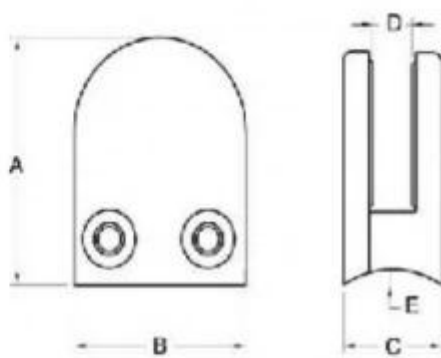

Edelstahlglasklemme

304SS / 316SS

Satin / Spiegeloberfläche

6-12mm Glas

Viele Arten von Installationsarten

G102 / G102R

Model No.	A	B	C	D	E
G106	50	40	25	11	0
G106R	52	40	25	11	R-21.5

G103 / G103R

Model No.	A	B	C	D	E
G103	50	40	22	8	0
G103R	52	40	22	8	R-21.5

G104 / G104R

Model No.	A	B	C	D	E
G104	50	40	26	12	0
G104R	52	40	26	12	R-21.5

G105 / G105R

Model No.	A	B	C	D	E
G103	50	40	22	8	0
G104	50	40	26	12	0
G105	55	45	28	14	0
G103R	52	40	22	8	R-21.5
G104R	52	40	26	12	R-21.5
G105R	58	45	28	14	R-25.4