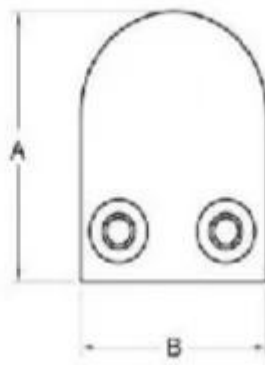

Edelstahlglasklemme

304SS / 316SS

Satin / Spiegeloberfläche

6-12mm Glas

Viele Arten von Installationsarten

G102 / G102R

Model No.	A	B	C	D	E
G106	50	40	25	11	0
G106R	52	40	25	11	R-21.5

G103 / G103R

Model No.	A	B	C	D	E
G103	50	40	22	8	0
G103R	52	40	22	8	R-21.5

G104 / G104R

Model No.	A	B	C	D	E
G104	50	40	26	12	0
G104R	52	40	26	12	R-21.5

G105 / G105R

Model No.	A	B	C	D	E
G103	50	40	22	8	0
G104	50	40	26	12	0
G105	55	45	28	14	0
G103R	52	40	22	8	R-21.5
G104R	52	40	26	12	R-21.5
G105R	58	45	28	14	R-25.4