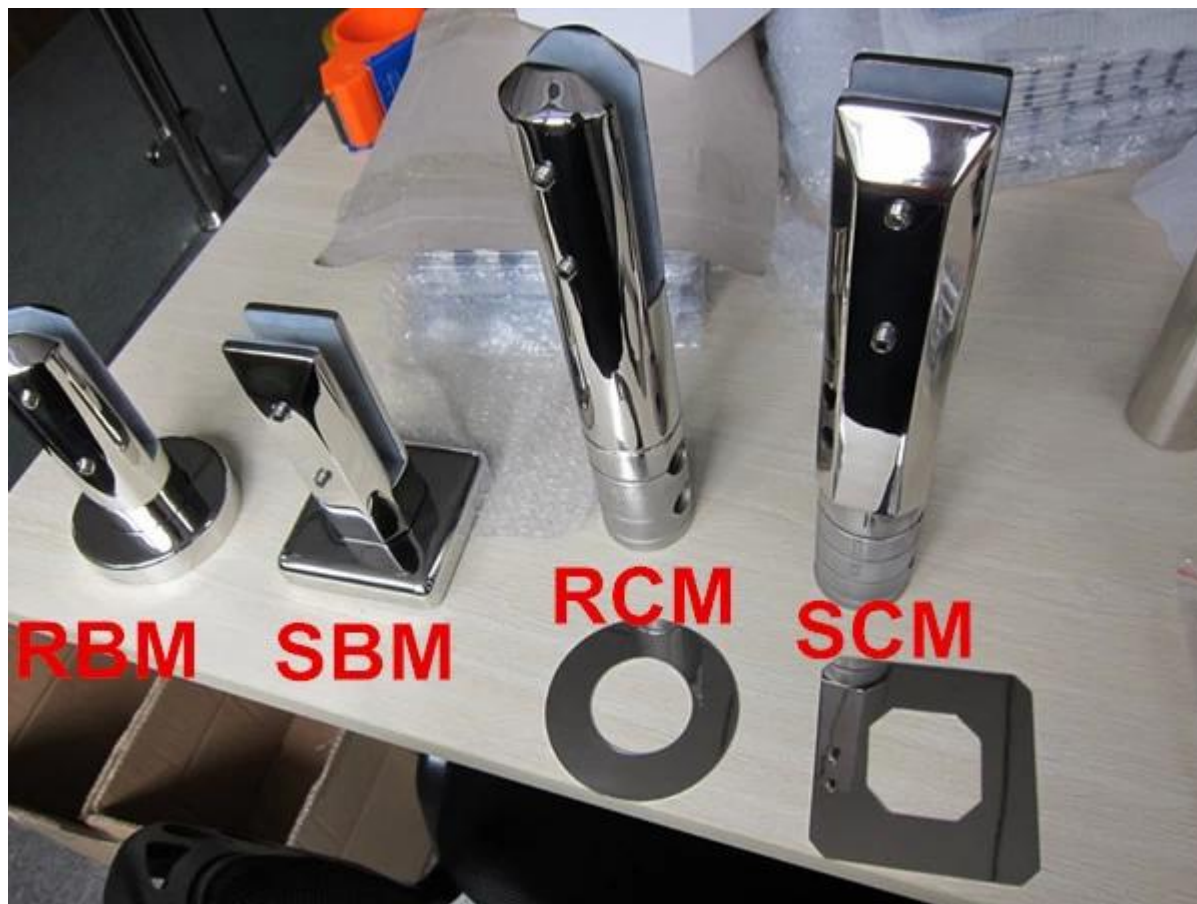

Edelstahl-Geländer Halter Klarglas-Kanal-Mixer Großhandel!

Hot vier Arten von Glas Wasserhahn

Detail

Demonstration

Projekt

Fabrik

Versand & amp; amp; Verpackung

packing	plastic bag+box+carton
production lead time	30-45 days ; also depending on your qty.
Shipment	 
	 
	 
payment	 