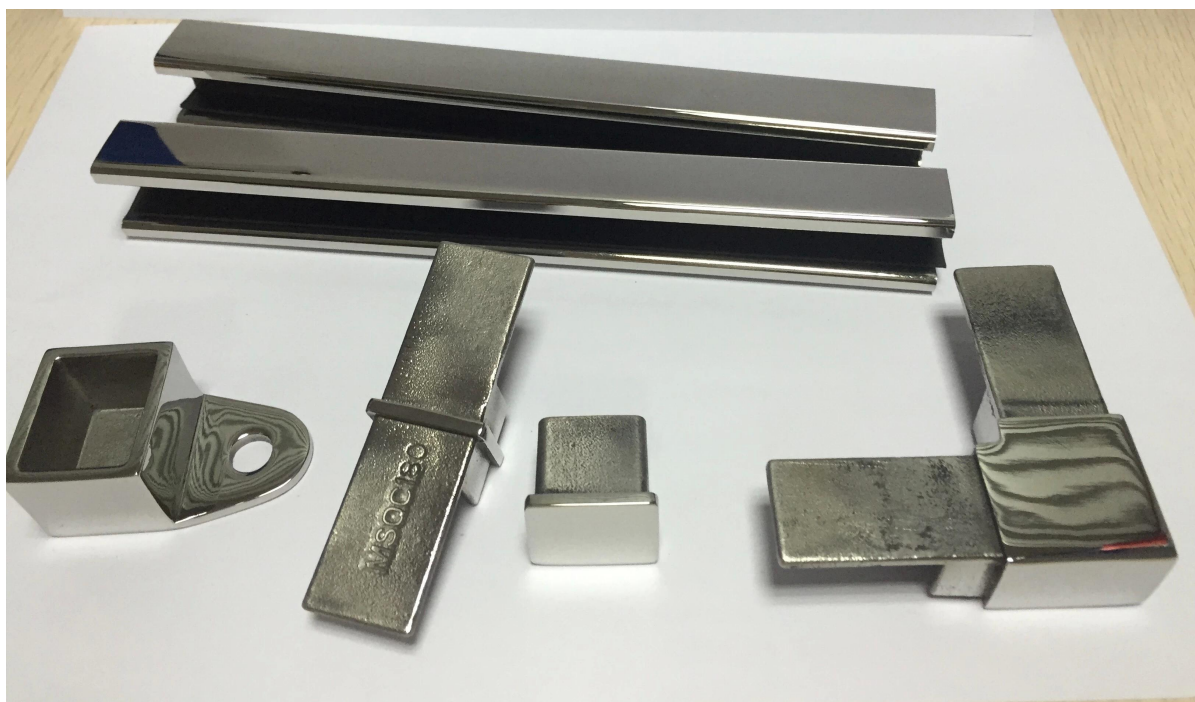

Rundrille Handlauf:

Round slot handrail & fittings

slot handrail length : 5.8 meters

round handrail fittings :		
round cap		
round wall to rail connector		
round 180 deg. connector		
round 90 deg. connector		

Platz Nut Handlauf

Square slot handrail & fittings

slot handrail length : 5.8 meters

Square handrail fittings :

Square cap

Square wall to rail connector

Square 180 deg. Connector

Square 90 deg. Connector