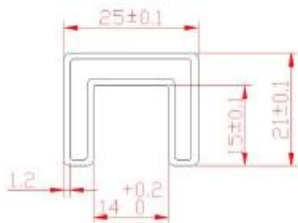

Rundrille Handlauf:

Round slot handrail & fittings

slot handrail length : 5.8 meters

round handrail fittings :		
round cap		
round wall to rail connector		
round 180 deg. connector		
round 90 deg. connector		

Platz Nut Handlauf

Square slot handrail & fittings

slot handrail length : 5.8 meters

Square handrail fittings :

Square cap

Square wall to rail connector

Square 180 deg. Connector

Square 90 deg. Connector