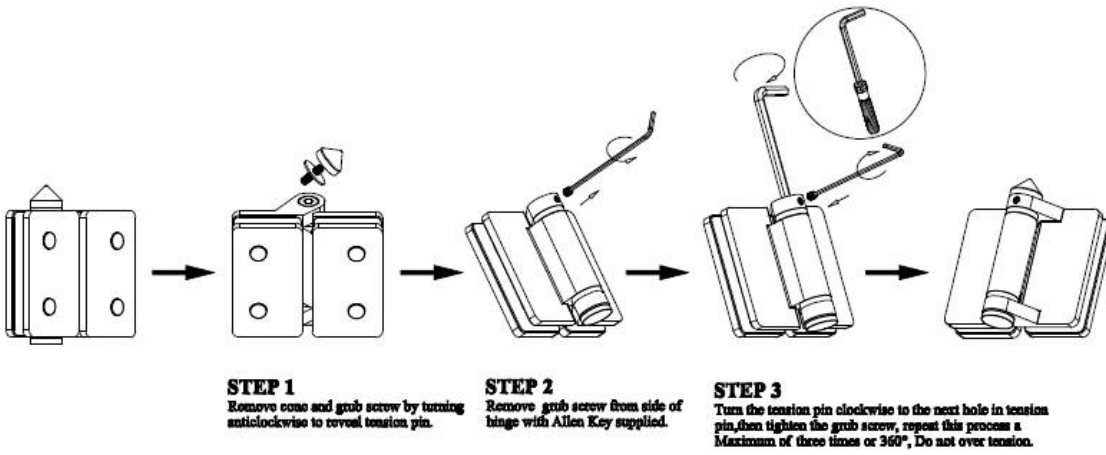

## **Stainless steel glass to glass hinge or glass door use hinge**

Quick details:

Item name: glass to glass hinge

Material: stainless steel 316L

Finish: mirror or satin

For glass gate thickness: 10-12mm

More details of glass hinge:

## Instructions for adjusting tension on Glass to Glass hinge

Application of glass hinge:

Hinge drawing:

Certification: