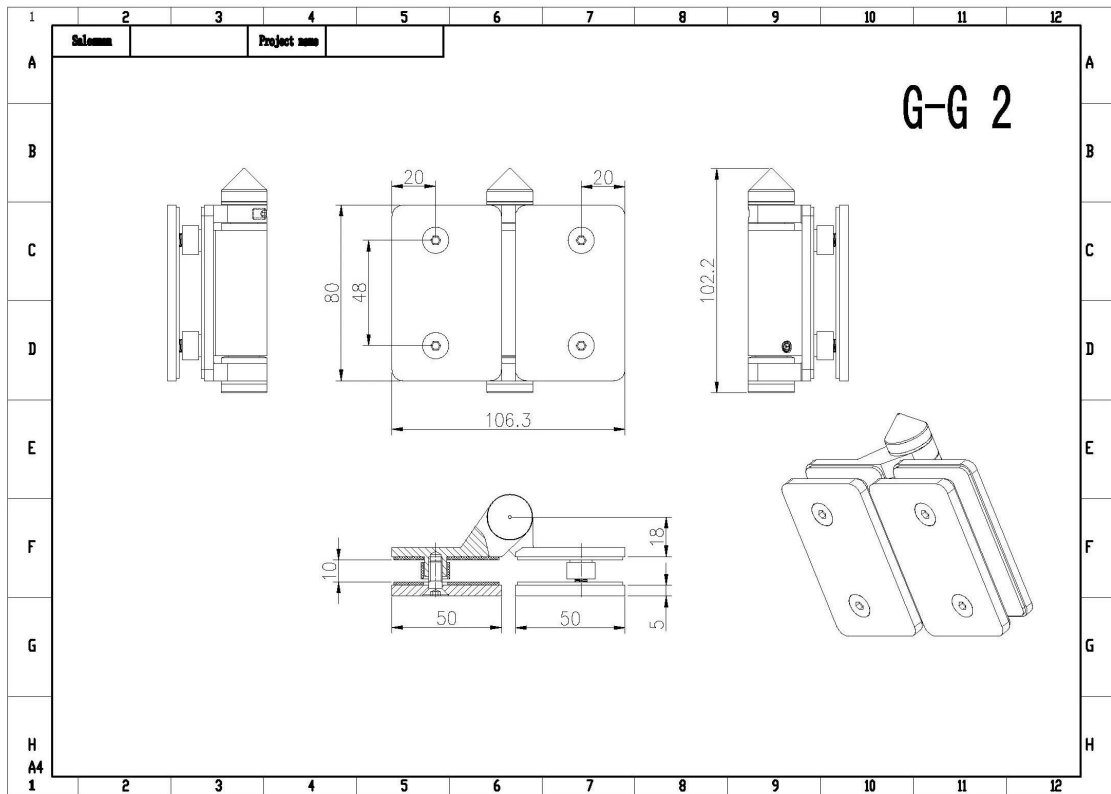

## **Stainless steel glass to glass hinge or glass door use hinge**

Quick details:

Item name: glass to glass hinge

Material: stainless steel 316L

Finish: mirror or satin

For glass gate thickness: 10-12mm

More details of glass hinge:

## Instructions for adjusting tension on Glass to Glass hinge

Application of glass hinge:

Hinge drawing:

Certification: