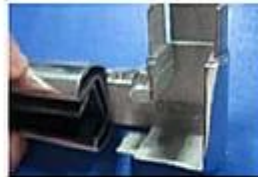

Round slot handrail & fittings

slot handrail length : 5.8 meters

round handrail fittings :

round cap

round wall to rail connector

round 180 deg. connector

round 90 deg. connector

round mini top rail fittings

www.launch-china.cn

Round top rail

For 12mm glass

Material	Stainless steel 316/316L
Finish	Mirror or satin
Dimension	Dia 25.4mm , groove 14*14 mm , 5.8 meter per length

Round top rail fittings

Round 180 degree connector , 90 degree connector , wall to rail connector , end cap