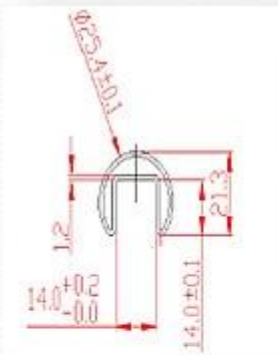

Round slot handrail & fittings

slot handrail length : 5.8 meters

round handrail fittings :

round cap

round wall to rail connector

round 180 deg. connector

round 90 deg. connector

round mini top rail fittings

www.launch-china.cn

Round top rail

For 12mm glass

Material	Stainless steel 316/316L
Finish	Mirror or satin
Dimension	Dia 25.4mm , groove 14*14 mm , 5.8 meter per length

Round top rail fittings

Round 180 degree connector , 90 degree connector , wall to rail connector , end cap

Material	Stainless steel 316
Finish	Mirror or satin

Square top rail

For 12mm glass

Material	Stainless steel 316/316L
Finish	Mirror or satin
Dimension	25*21mm , groove 14*14 mm , 5.8 meter per length

Square top rail fittings