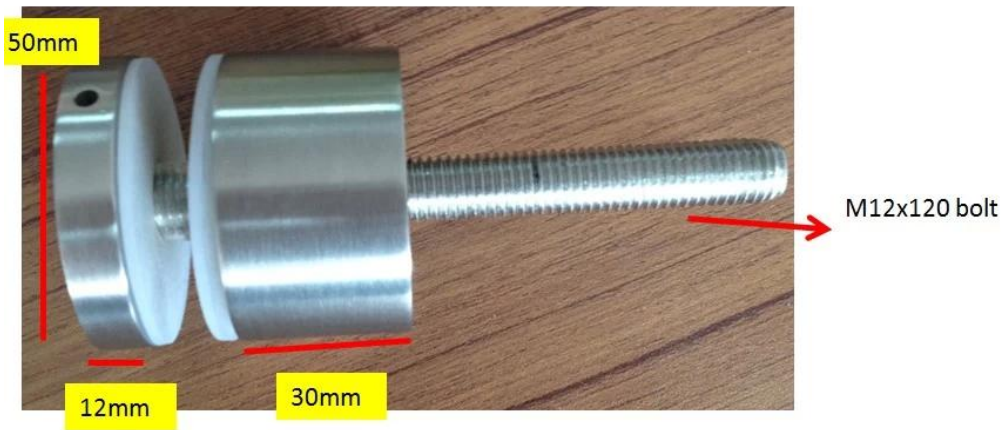

Standoff with wood screw , # SF-50A